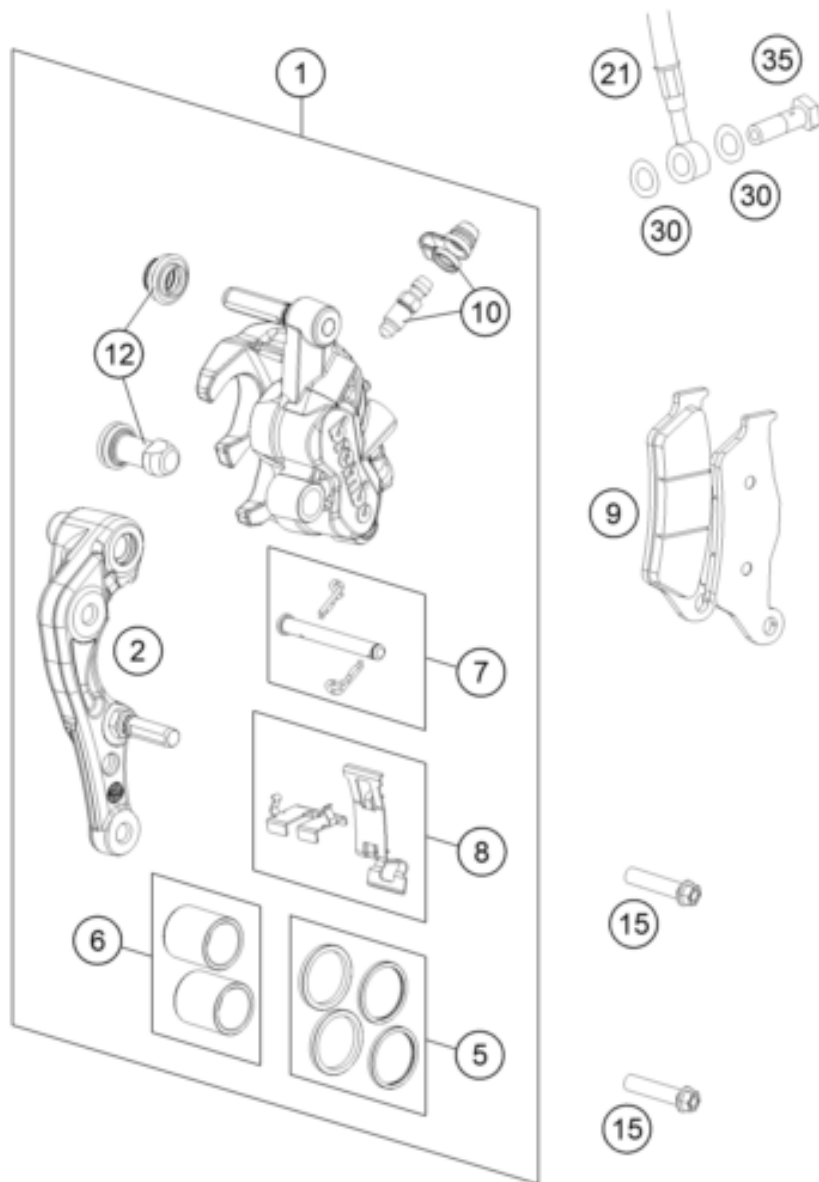

**ACHTUNG !!!**  
Nur für Brembo!

**CAUTION !!!**  
For Brembo only!

Pos	Part Number	Description	Additional Text	Quantity
1	7701301500101	CALIPER NAT. WITHOUT PADS		1.00
2	77013014000	BRAKE CALIPER SUPPORT FRONT 09		1.00
5	77013021000	REP. KIT SEALS 24MM		1.00
6	77013019000	REP. KIT PISTON 24MM		1.00
7	77013017000	BOLT CPL. 09		1.00
8	77013018000	RETAINING PLATE SET BREMBO		1.00
9	77713030000	Brake pad front		1.00
10	61013020100	BLEEDER SCREW WITH CAP		1.00
12	54613218100	CUP SET SHORT		1.00
15	0025080306S	HH COLLAR SCREW M8X30 TX40		2.00
21	59013010000	Brakeho. Front 1235mm 2000	125-380 SX	1.00

30	0603100141	sealing ring DIN 7603 10x14x1	ONLY FOR LC4 ADVENTURE	2.00
35	50213025000	HOLLOW SCREW M10X1X19	FC, FE+FS (USA)	1.00