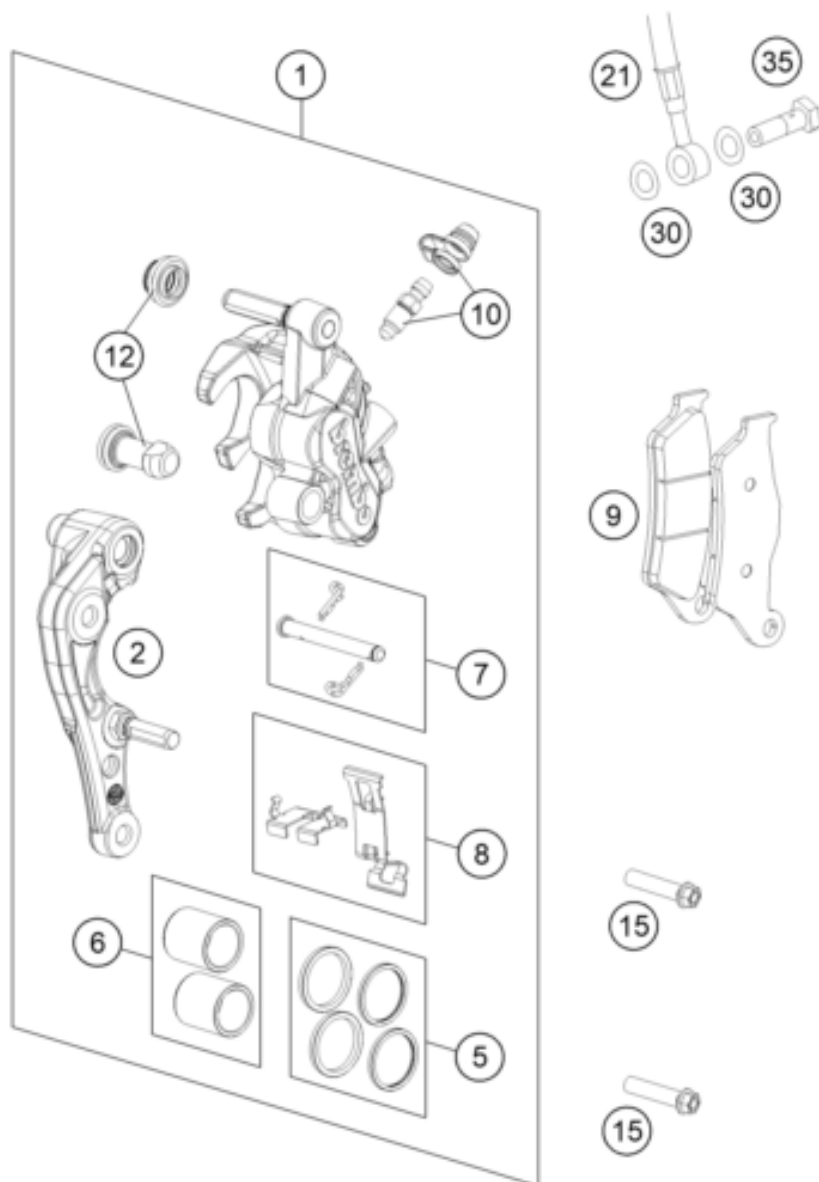

**ACHTUNG !!!**  
Nur für Brembo!

**CAUTION !!!**  
For Brembo only!

Pos	Part Number	Description	Additional Text	Quantity
1	7701301500101	CALIPER NAT. WITHOUT PADS		1.00
2	77013014000	BRAKE CALIPER SUPPORT FRONT 09		1.00
5	77013021000	REP. KIT SEALS 24MM		1.00
6	77013019000	REP. KIT PISTON 24MM		1.00
7	77013017000	BOLT CPL. 09		1.00
8	77013018000	RETAINING PLATE SET BREMBO		1.00
9	77713030000	Brake pad front		1.00
10	61013020100	BLEEDER SCREW WITH CAP		1.00
12	54613218100	CUP SET SHORT		1.00
15	0025080306S	HH COLLAR SCREW M8X30 TX40		2.00
21	59013010000	Brakeho. Front 1235mm 2000	125-380 SX	1.00

30	0603100141	sealing ring DIN 7603 10x14x1	ONLY FOR LC4 ADVENTURE	2.00
35	50213025000	HOLLOW SCREW M10X1X19	FC, FE+FS (USA)	1.00