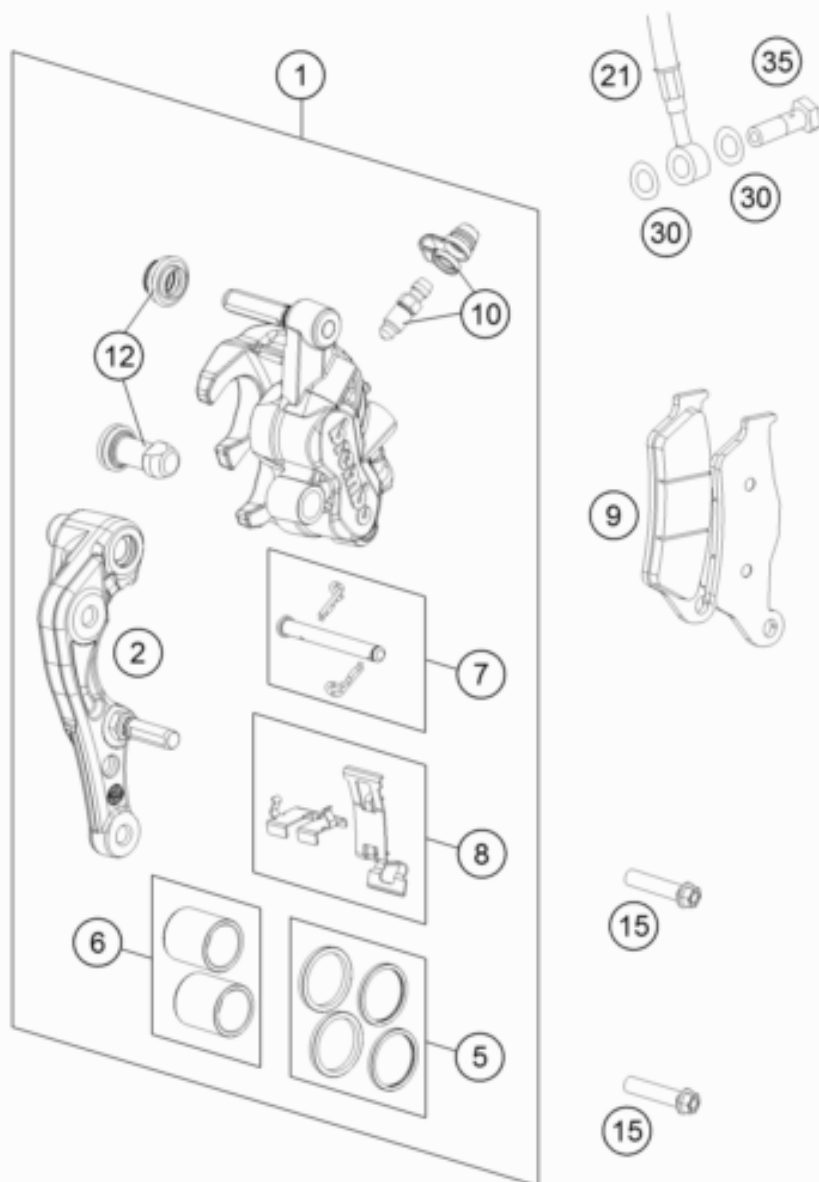

ACHTUNG !!!
Nur für Brembo!

CAUTION !!!
For Brembo only!

Pos	Part Number	Description	Additional Text	Quantity
1	7701301500101	CALIPER NAT. WITHOUT PADS		1.00
2	77013014000	BRAKE CALIPER SUPPORT FRONT 09		1.00
5	77013021000	REP. KIT SEALS 24MM		1.00
6	77013019000	REP. KIT PISTON 24MM		1.00
7	77013017000	BOLT CPL. 09		1.00
8	77013018000	RETAINING PLATE SET BREMBO		1.00
9	77713030000	Brake pad front		1.00
10	61013020100	BLEEDER SCREW WITH CAP		1.00
12	54613218100	CUP SET SHORT		1.00
15	0025080306S	HH COLLAR SCREW M8X30 TX40		2.00
21	59013010000	Brakeho. Front 1235mm 2000	125-380 SX	1.00

30	0603100141	sealing ring DIN 7603 10x14x1	ONLY FOR LC4 ADVENTURE	2.00
35	50213025000	HOLLOW SCREW M10X1X19	FC, FE+FS (USA)	1.00