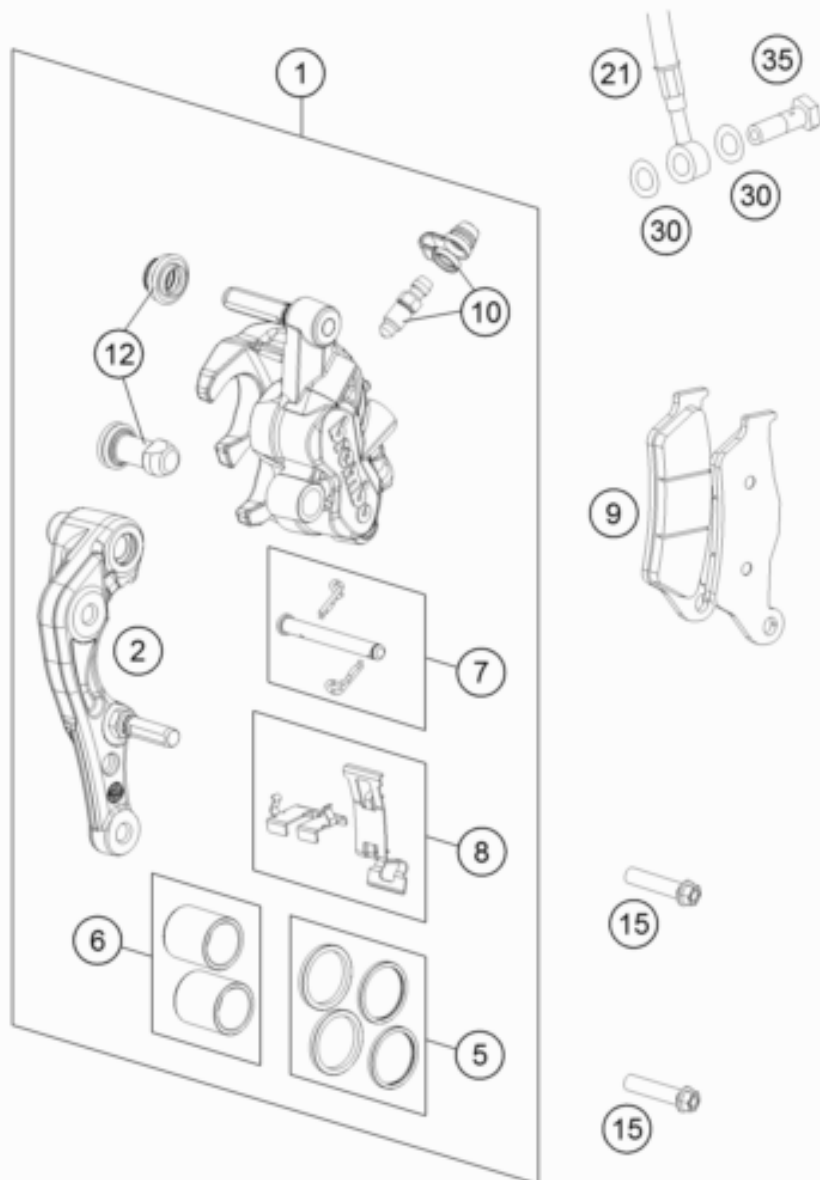

ACHTUNG !!!
Nur für Brembo!

CAUTION !!!
For Brembo only!

Pos	Part Number	Description	Additional Text	Quantity
1	7701301500101	CALIPER NAT. WITHOUT PADS		1.00
2	77013014000	BRAKE CALIPER SUPPORT FRONT 09		1.00
5	77013021000	REP. KIT SEALS 24MM		1.00
6	77013019000	REP. KIT PISTON 24MM		1.00
7	77013017000	BOLT CPL. 09		1.00
8	77013018000	RETAINING PLATE SET BREMBO		1.00
9	77713030000	Brake pad front		1.00
10	61013020100	BLEEDER SCREW WITH CAP		1.00
12	54613218100	CUP SET SHORT		1.00
15	0025080306S	HH COLLAR SCREW M8X30 TX40		2.00
21	59013010000	Brakeho. Front 1235mm 2000	125-380 SX	1.00

30	0603100141	sealing ring DIN 7603 10x14x1	ONLY FOR LC4 ADVENTURE	2.00
35	50213025000	HOLLOW SCREW M10X1X19	FC, FE+FS (USA)	1.00