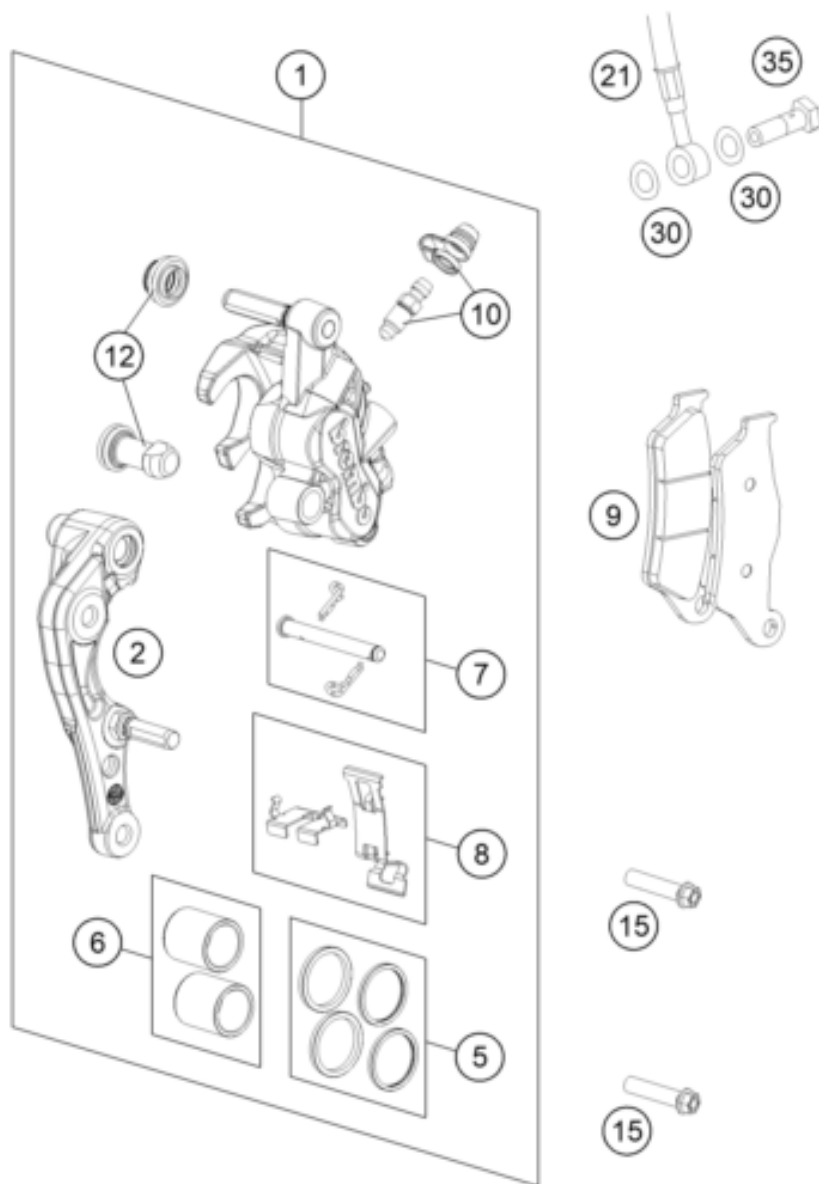

**ACHTUNG !!!**  
Nur für Brembo!

**CAUTION !!!**  
For Brembo only!

Pos	Part Number	Description	Additional Text	Quantity
1	7701301500101	CALIPER NAT. WITHOUT PADS		1.00
2	77013014000	BRAKE CALIPER SUPPORT FRONT 09		1.00
5	77013021000	REP. KIT SEALS 24MM		1.00
6	77013019000	REP. KIT PISTON 24MM		1.00
7	77013017000	BOLT CPL. 09		1.00
8	77013018000	RETAINING PLATE SET BREMBO		1.00
9	77713030000	Brake pad front		1.00
10	61013020100	BLEEDER SCREW WITH CAP		1.00
12	54613218100	CUP SET SHORT		1.00
15	0025080306S	HH COLLAR SCREW M8X30 TX40		2.00
21	59013010000	Brakeho. Front 1235mm 2000	125-380 SX	1.00

30	0603100141	sealing ring DIN 7603 10x14x1	ONLY FOR LC4 ADVENTURE	2.00
35	50213025000	HOLLOW SCREW M10X1X19	FC, FE+FS (USA)	1.00