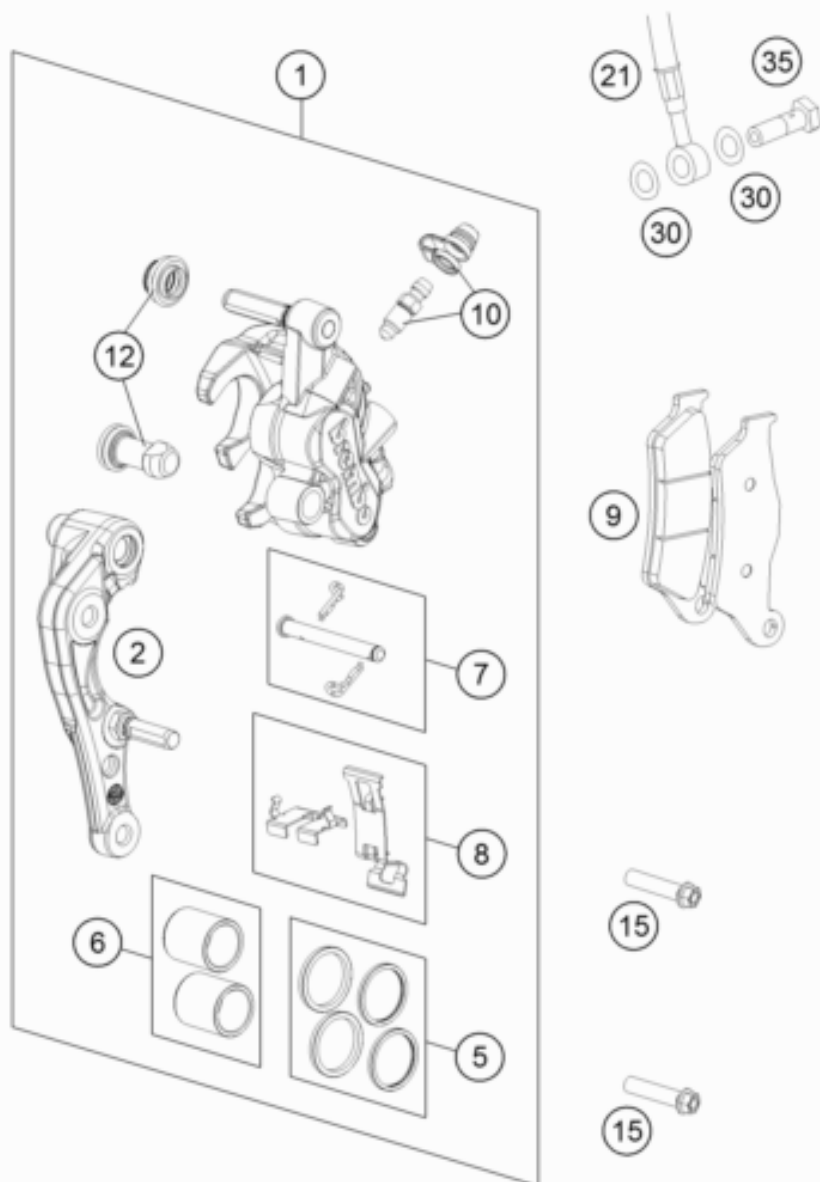

ACHTUNG !!!
Nur für Brembo!

CAUTION !!!
For Brembo only!

Pos	Part Number	Description	Additional Text	Quantity
1	7701301500101	CALIPER NAT. WITHOUT PADS		1.00
2	77013014000	BRAKE CALIPER SUPPORT FRONT 09		1.00
5	77013021000	REP. KIT SEALS 24MM		1.00
6	77013019000	REP. KIT PISTON 24MM		1.00
7	77013017000	BOLT CPL. 09		1.00
8	77013018000	RETAINING PLATE SET BREMBO		1.00
9	77713030000	Brake pad front		1.00
10	61013020100	BLEEDER SCREW WITH CAP		1.00
12	54613218100	CUP SET SHORT		1.00
15	0025080306S	HH COLLAR SCREW M8X30 TX40		2.00
21	59013010000	Brakeho. Front 1235mm 2000	125-380 SX	1.00

30	0603100141	sealing ring DIN 7603 10x14x1	ONLY FOR LC4 ADVENTURE	2.00
35	50213025000	HOLLOW SCREW M10X1X19	FC, FE+FS (USA)	1.00