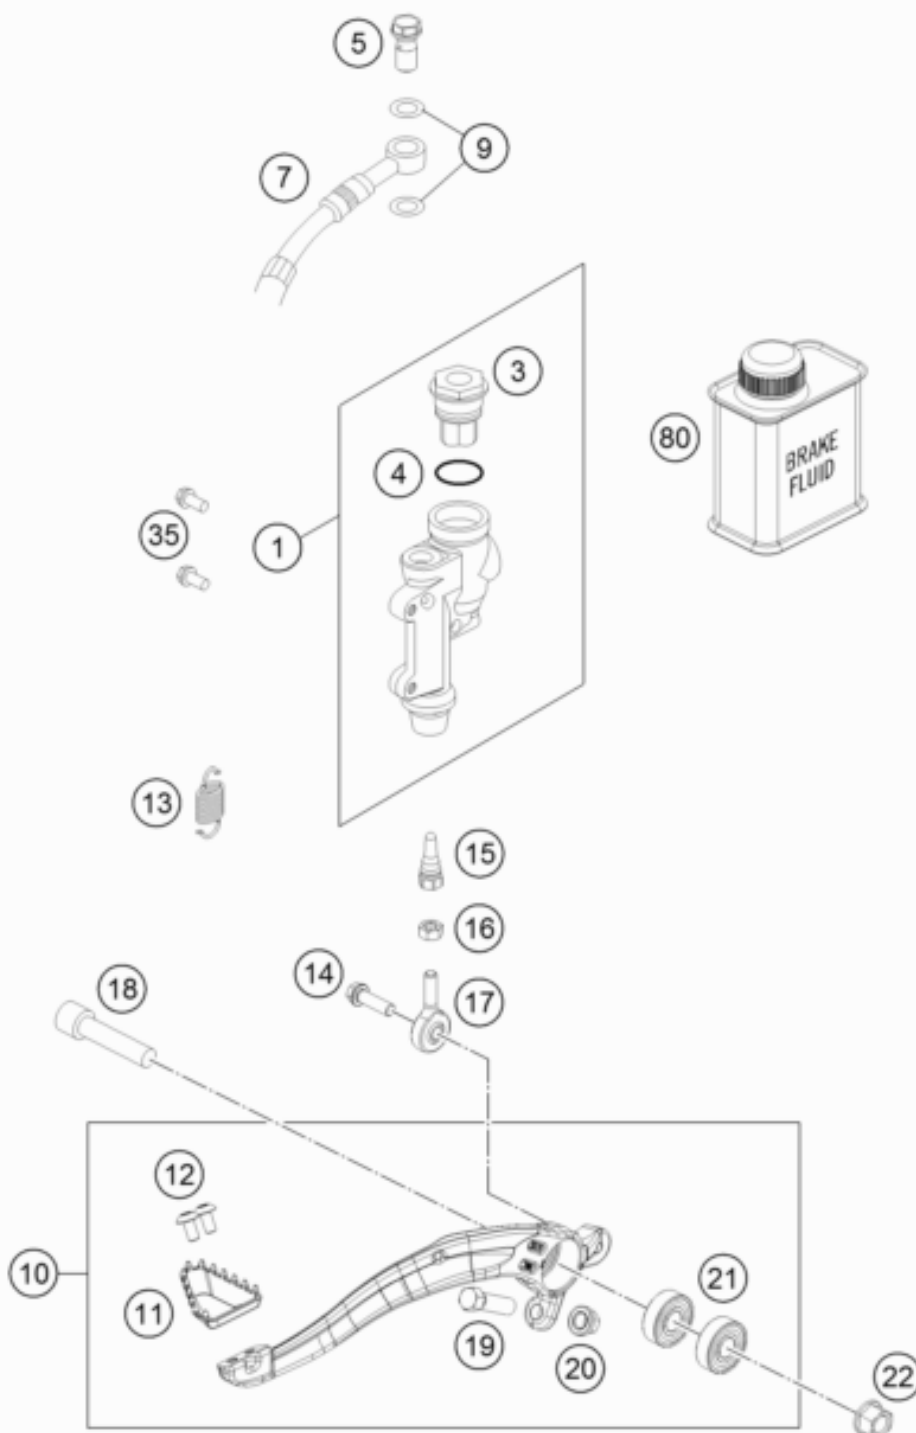

ACHTUNG !!!
Nur für Brembo!

CAUTION !!!
For Brembo only!

| Pos | Part Number | Description | Additional Text | Quantity |
|-----|-------------|-------------------------------|---------------------------|----------|
| 1 | 77013060044 | REAR BRAKE CYLINDER CPL.SX 09 | | 1.00 |
| 3 | 54813062100 | REAR BRAKE CYL. COVER CPL. 04 | WITH RUBBER BELLOWS | 1.00 |
| 4 | 54813063000 | FOOT-BRAKE CYL. GASKET SX 03 | | 1.00 |
| 5 | 54813020100 | banjo bolt M10x1x19 black | SX, EXC USA | 1.00 |
| 7 | 77213070100 | BRAKE HOSE REAR | | 1.00 |
| 9 | 0603100141 | sealing ring DIN 7603 10x14x1 | ONLY FOR LC4 ADVENTURE | 2.00 |

| | | | | |
|----|-------------|--------------------------------|--|------|
| 10 | 79413050044 | FOOT BRAKE LEVER CPL. | | 1.00 |
| 11 | 79413051000 | Step brake lever 16 | | 1.00 |
| 12 | 78105081010 | SCREW TORX M5X10 | | 2.00 |
| 13 | 79003062000 | RETURN SPRING F. BRAKE LEVER | | 1.00 |
| 14 | 0025060206S | HH collar screw M6x20 TX30 | | 1.00 |
| 15 | 54813056000 | PUSH ROD L=28MM 03 | | 1.00 |
| 16 | 0934060003 | Hex. nut DIN 934 M6 | | 1.00 |
| 17 | 54813055000 | SWIVEL HEAD KA6 03 | | 1.00 |
| 18 | 0032100406S | AH-COLLAR SCREW M10X40 ISA45 | | 1.00 |
| 19 | 59001037000 | SPECIAL SCREW M8X26 WS=10 | | 1.00 |
| 20 | 46030045000 | flanged nut M8 WS10 | | 1.00 |
| 21 | 0625060002 | deep groove ball bearing SKF 6 | | 2.00 |
| 22 | 54630044000 | COLLAR NUT M10 WS=13 | | 1.00 |
| 35 | 0025060126 | HH collar screw M6x12 TX30 | | 2.00 |
| 80 | 00062030000 | Brake fluid DOT5.1 0,25L | | 1.00 |