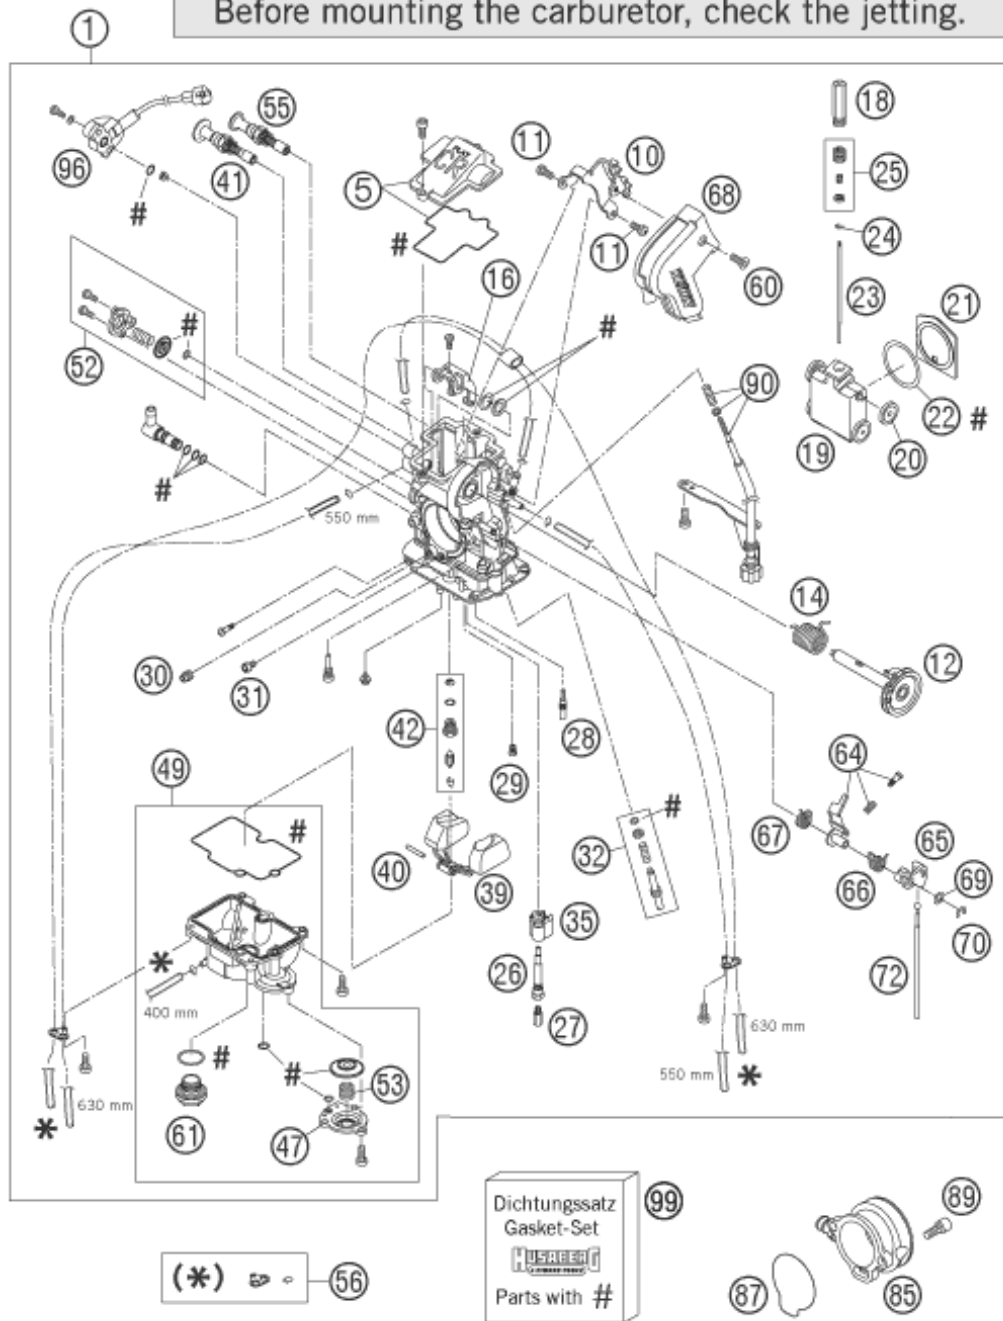

ACHTUNG !!!
Vor dem Einbau des Vergasers, Bedüsung kontrollieren.
CAUTION !!!
Before mounting the carburetor, check the jetting.

Pos	Part Number	Description	Additional Text	Quantity
1	80031001500	CARBURETOR KEIHIN FCR-MX41 05	650 FE+FS	1.00
5*	57331027044	CARBURETOR COVER WITH GASKET		1.00
10	57331080000	BRACKET PLATE FOR THR. CABLE		1.00
11	57331055000	SCREW M 5 X 8		2.00
12	57331046000	THROTTLE SHAFT CPL.		1.00
14	57331046050	COIL SPRING THROTTLE SHAFT		1.00
16	57331035051	LINK ARM THROTTLE VALVE CPL.		1.00
18	59031029006	SLIDE STOP L=44MM 04	450-650 FE+FS (EU+AUS)	1.00
19	57331035000	THROTTLE VALVE CPL.		1.00

85	59031040200	INTAKE FUNNEL FCR/FCR-MX 02	SIDEWARDS OPEN	1.00
87	59031040010	O-RING FOR INTAKE FUNNEL		1.00
89	0912050123	AH SCREW DIN0912-M 5X12		2.00
90	80031025000	STOP SCREW CPL. FCR-MX 04		1.00
96	57331077000	TPS-SENSOR FCRMX 140MM 2002		1.00
99	57331099000	GASKET SET FCR-MX KEIHIN		1.00