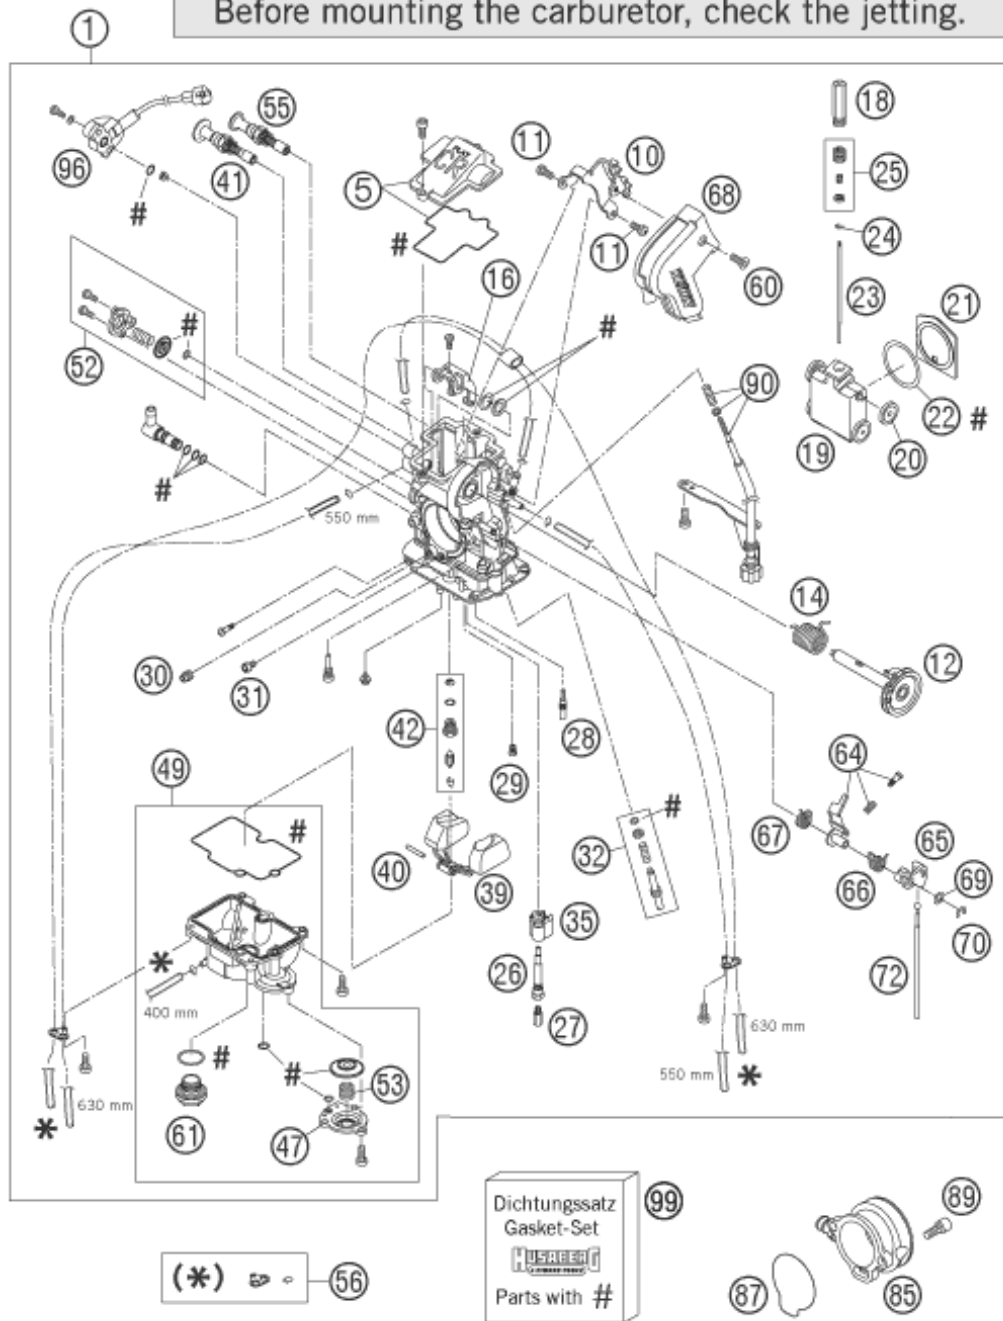

**ACHTUNG !!!**  
Vor dem Einbau des Vergasers, Bedüsung kontrollieren.  
**CAUTION !!!**  
Before mounting the carburetor, check the jetting.

Pos	Part Number	Description	Additional Text	Quantity
1	80031001500	CARBURETOR KEIHIN FCR-MX41 05	650 FE+FS	1.00
5*	57331027044	CARBURETOR COVER WITH GASKET		1.00
10	57331080000	BRACKET PLATE FOR THR. CABLE		1.00
11	57331055000	SCREW M 5 X 8		2.00
12	57331046000	THROTTLE SHAFT CPL.		1.00
14	57331046050	COIL SPRING THROTTLE SHAFT		1.00
16	57331035051	LINK ARM THROTTLE VALVE CPL.		1.00
18	59031029006	SLIDE STOP L=44MM 04	450-650 FE+FS (EU+AUS)	1.00
19	57331035000	THROTTLE VALVE CPL.		1.00

85	59031040200	INTAKE FUNNEL FCR/FCR-MX 02	SIDEWARDS OPEN	1.00
87	59031040010	O-RING FOR INTAKE FUNNEL		1.00
89	0912050123	AH SCREW DIN0912-M 5X12		2.00
90	80031025000	STOP SCREW CPL. FCR-MX 04		1.00
96	57331077000	TPS-SENSOR FCRMX 140MM 2002		1.00
99	57331099000	GASKET SET FCR-MX KEIHIN		1.00