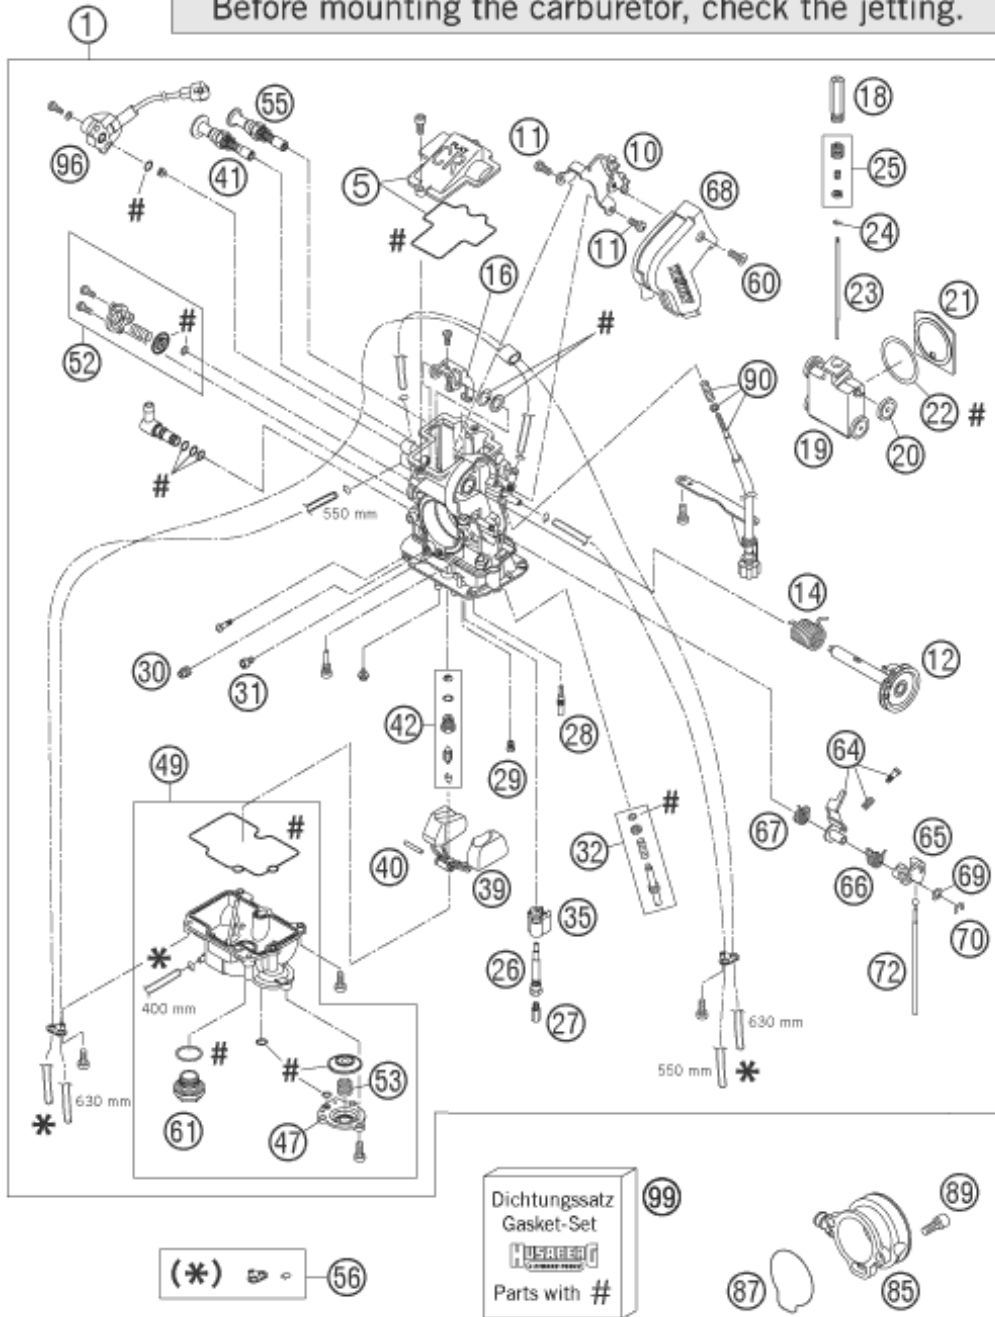

ACHTUNG !!!
Vor dem Einbau des Vergasers, Bedüsung kontrollieren.
CAUTION !!!
Before mounting the carburetor, check the jetting.

Pos	Part Number	Description	Additional Text	Quantity
1	80031001400	CARBURETOR KEIHIN FCR-MX41 05	450/550 FC, 550 FE, 450 FS	1.00
5*	57331027044	CARBURETOR COVER WITH GASKET		1.00
10	57331080000	BRACKET PLATE FOR THR. CABLE		1.00
11	57331055000	SCREW M 5 X 8		2.00
12	57331046000	THROTTLE SHAFT CPL.		1.00
14	57331046050	COIL SPRING THROTTLE SHAFT		1.00
16	57331035051	LINK ARM THROTTLE VALVE CPL.		1.00
18	59031029006	SLIDE STOP L=44MM 04	450-650 FE+FS (EU+AUS)	1.00
19	57331035000	THROTTLE VALVE CPL.		1.00

85	59031040200	INTAKE FUNNEL FCR/FCR-MX 02	SIDEWARDS OPEN	1.00
87	59031040010	O-RING FOR INTAKE FUNNEL		1.00
89	0912050123	AH SCREW DIN0912-M 5X12		2.00
90	80031025000	STOP SCREW CPL. FCR-MX 04		1.00
96	57331077000	TPS-SENSOR FCRMX 140MM 2002		1.00
99	57331099000	GASKET SET FCR-MX KEIHIN		1.00