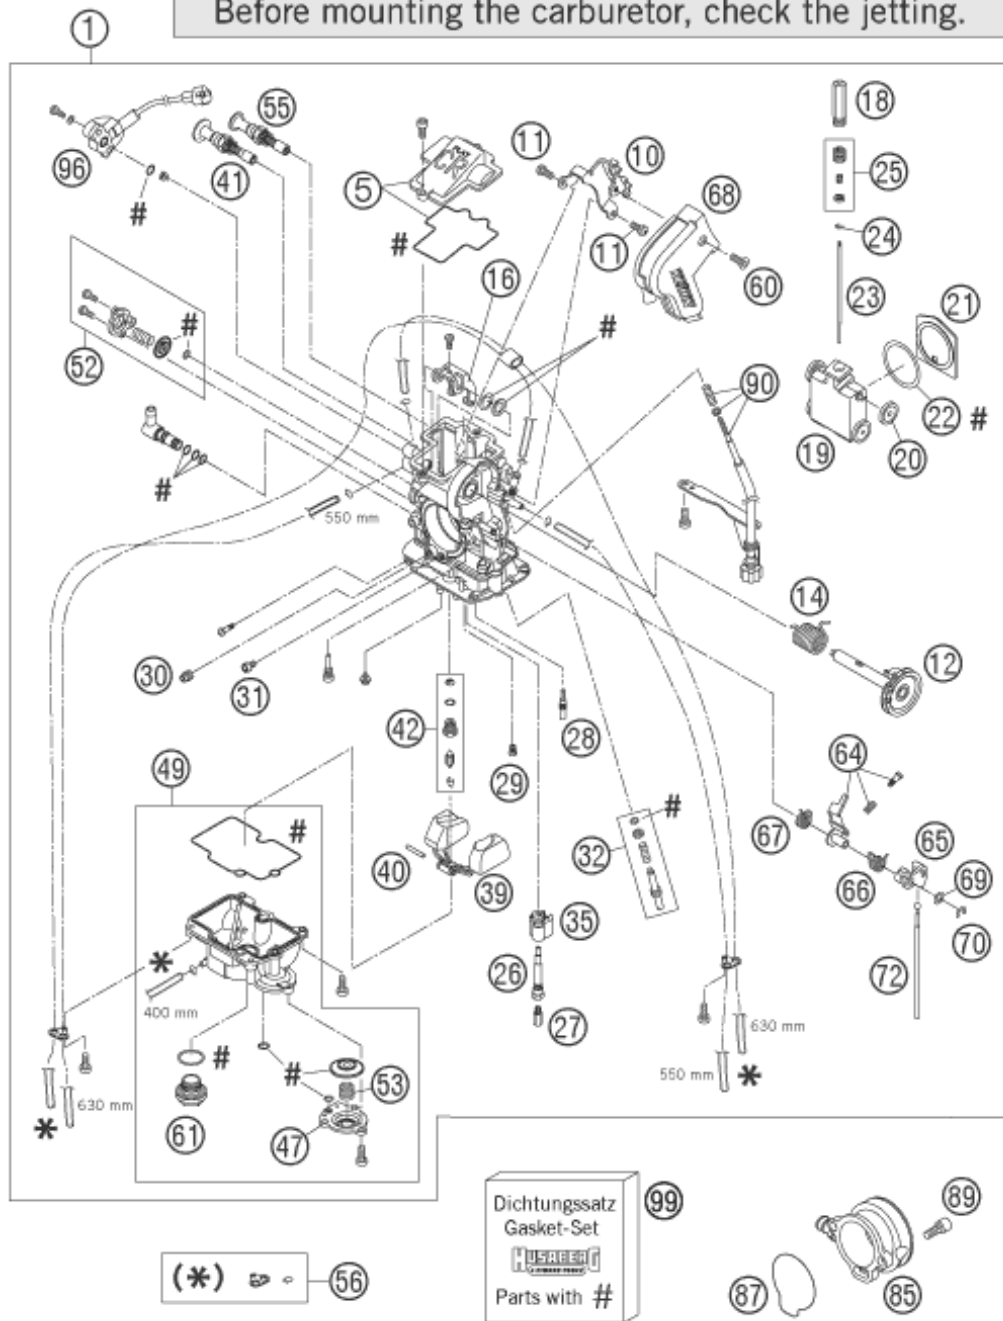

**ACHTUNG !!!**  
Vor dem Einbau des Vergasers, Bedüsung kontrollieren.  
**CAUTION !!!**  
Before mounting the carburetor, check the jetting.

Pos	Part Number	Description	Additional Text	Quantity
1	80031001400	CARBURETOR KEIHIN FCR-MX41 05	450/550 FC, 550 FE, 450 FS	1.00
5*	57331027044	CARBURETOR COVER WITH GASKET		1.00
10	57331080000	BRACKET PLATE FOR THR. CABLE		1.00
11	57331055000	SCREW M 5 X 8		2.00
12	57331046000	THROTTLE SHAFT CPL.		1.00
14	57331046050	COIL SPRING THROTTLE SHAFT		1.00
16	57331035051	LINK ARM THROTTLE VALVE CPL.		1.00
18	59031029006	SLIDE STOP L=44MM 04	450-650 FE+FS (EU+AUS)	1.00
19	57331035000	THROTTLE VALVE CPL.		1.00

85	59031040200	INTAKE FUNNEL FCR/FCR-MX 02	SIDEWARDS OPEN	1.00
87	59031040010	O-RING FOR INTAKE FUNNEL		1.00
89	0912050123	AH SCREW DIN0912-M 5X12		2.00
90	80031025000	STOP SCREW CPL. FCR-MX 04		1.00
96	57331077000	TPS-SENSOR FCRMX 140MM 2002		1.00
99	57331099000	GASKET SET FCR-MX KEIHIN		1.00