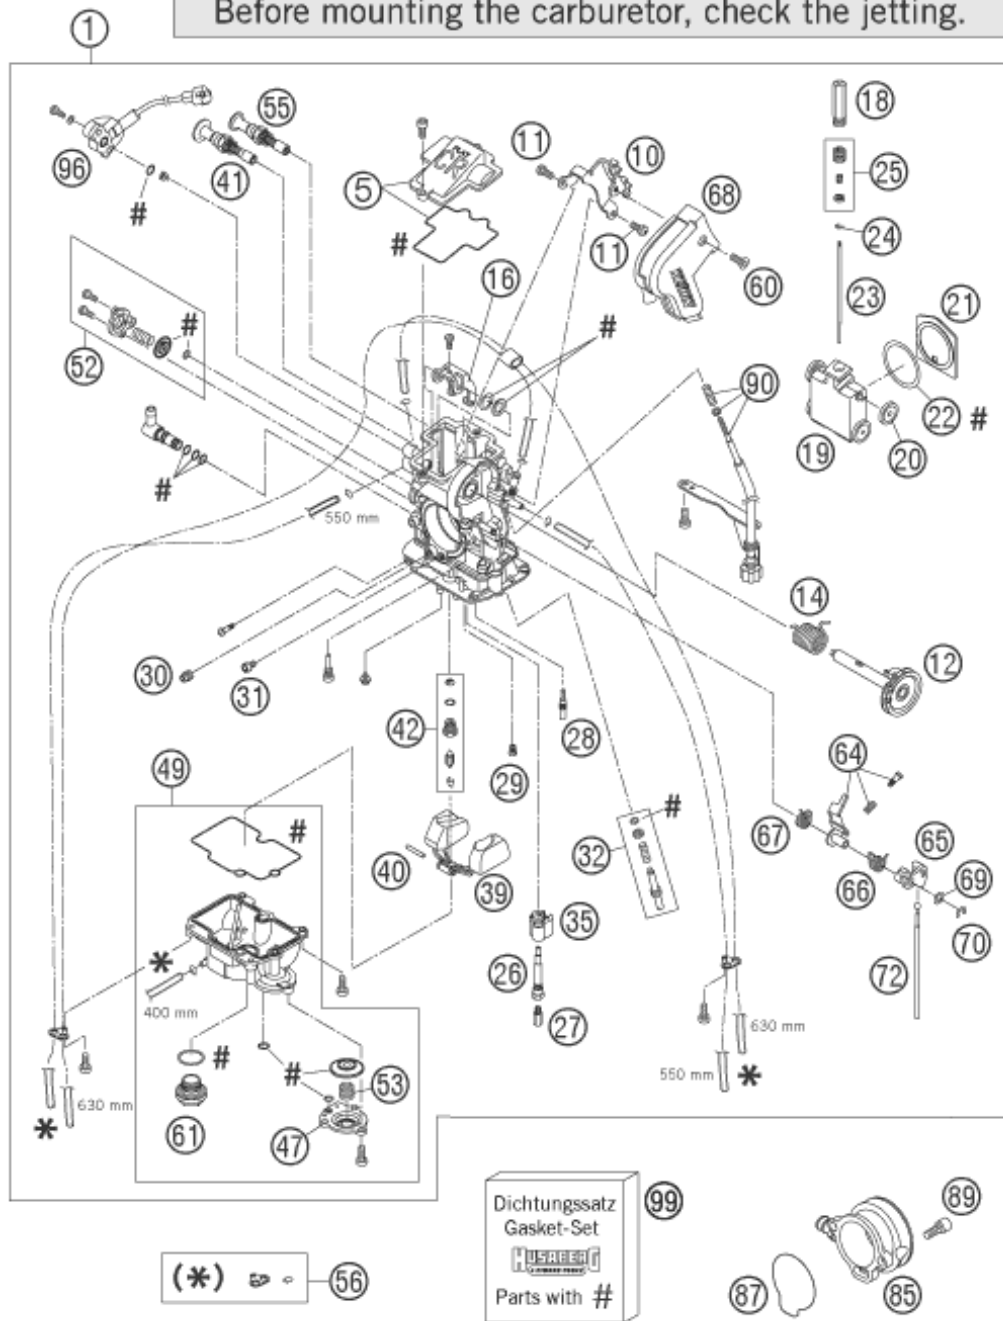

**ACHTUNG !!!**  
Vor dem Einbau des Vergasers, Bedüsung kontrollieren.  
**CAUTION !!!**  
Before mounting the carburetor, check the jetting.

Pos	Part Number	Description	Additional Text	Quantity
1	80031001300	CARBURETOR KEIHIN FCR-MX39 05	450 FE	1.00
5*	57331027044	CARBURETOR COVER WITH GASKET		1.00
10	57331080000	BRACKET PLATE FOR THR. CABLE		1.00
11	57331055000	SCREW M 5 X 8		2.00
12	57331046000	THROTTLE SHAFT CPL.		1.00
14	57331046050	COIL SPRING THROTTLE SHAFT		1.00
16	57331035051	LINK ARM THROTTLE VALVE CPL.		1.00
18	59031029006	SLIDE STOP L=44MM 04	450-650 FE+FS (EU+AUS)	1.00
19	57331035000	THROTTLE VALVE CPL.		1.00

85	59031040200	INTAKE FUNNEL FCR/FCR-MX 02	SIDEWARDS OPEN	1.00
87	59031040010	O-RING FOR INTAKE FUNNEL		1.00
89	0912050123	AH SCREW DIN0912-M 5X12		2.00
90	80031025000	STOP SCREW CPL. FCR-MX 04		1.00
96	57331077000	TPS-SENSOR FCRMX 140MM 2002		1.00
99	57331099000	GASKET SET FCR-MX KEIHIN		1.00