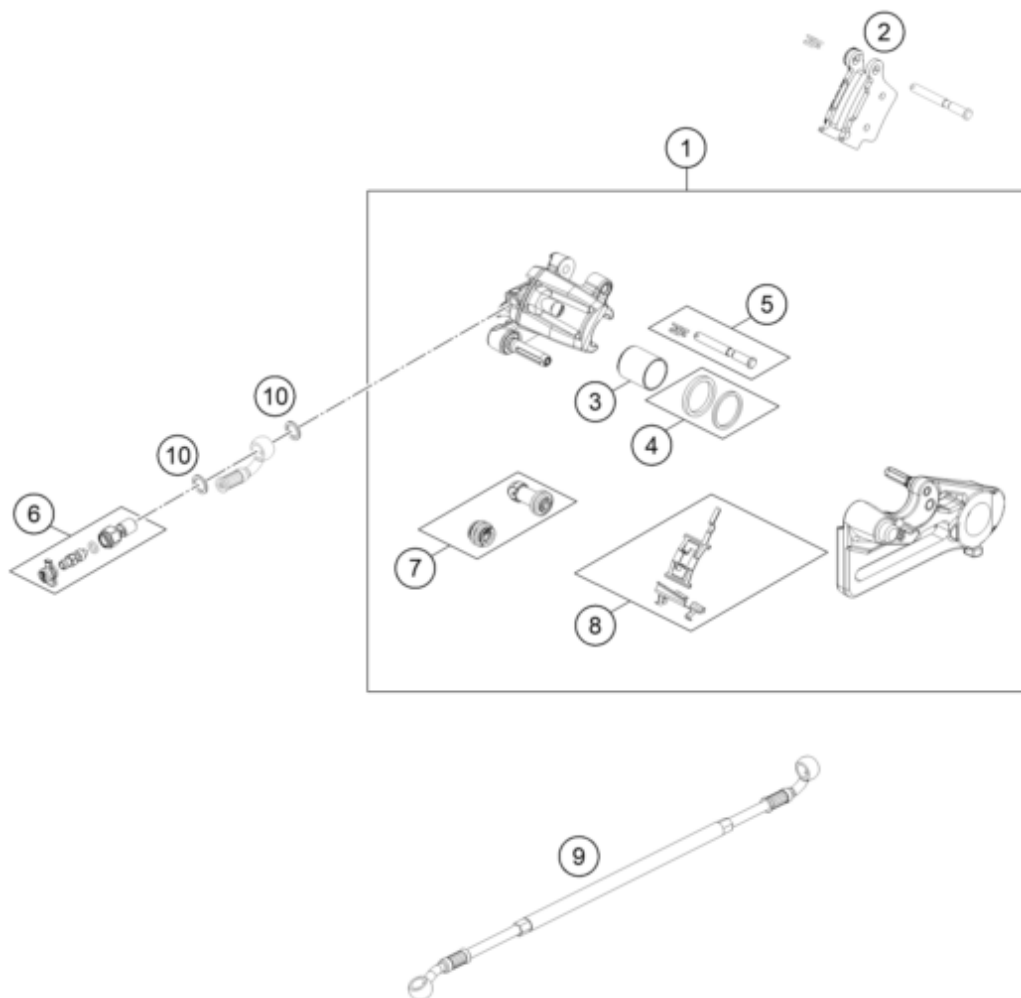

ACHTUNG !!!
Nur für Magura!

CAUTION !!!
For Magura only!

Pos	Part Number	Description	Additional Text	Quantity
1*	25013080001	Brake caliper rear TC/FC - wit		1.00
2*	24013090000	Brake pads rear		1.00
2	79013090000	BRAKE PAD REAR TOYO B204		0.00
2	54813090300	BRAKE PAD SET REAR TOYO		0.00
3*	24013019000	Piston 24mm		1.00
4*	24013021000	Seal ring kit 24mm		1.00
5*	24013017000	safety pin cpl.		1.00
6*	24013094000	bleeder screw		1.00
7*	24013022000	Cup set		1.00
8*	24013085000	Retaining spring		1.00
9*	24013072000	Brake hose rear		1.00
10	59413013050	COPPER GASKET		2.00

* = New part