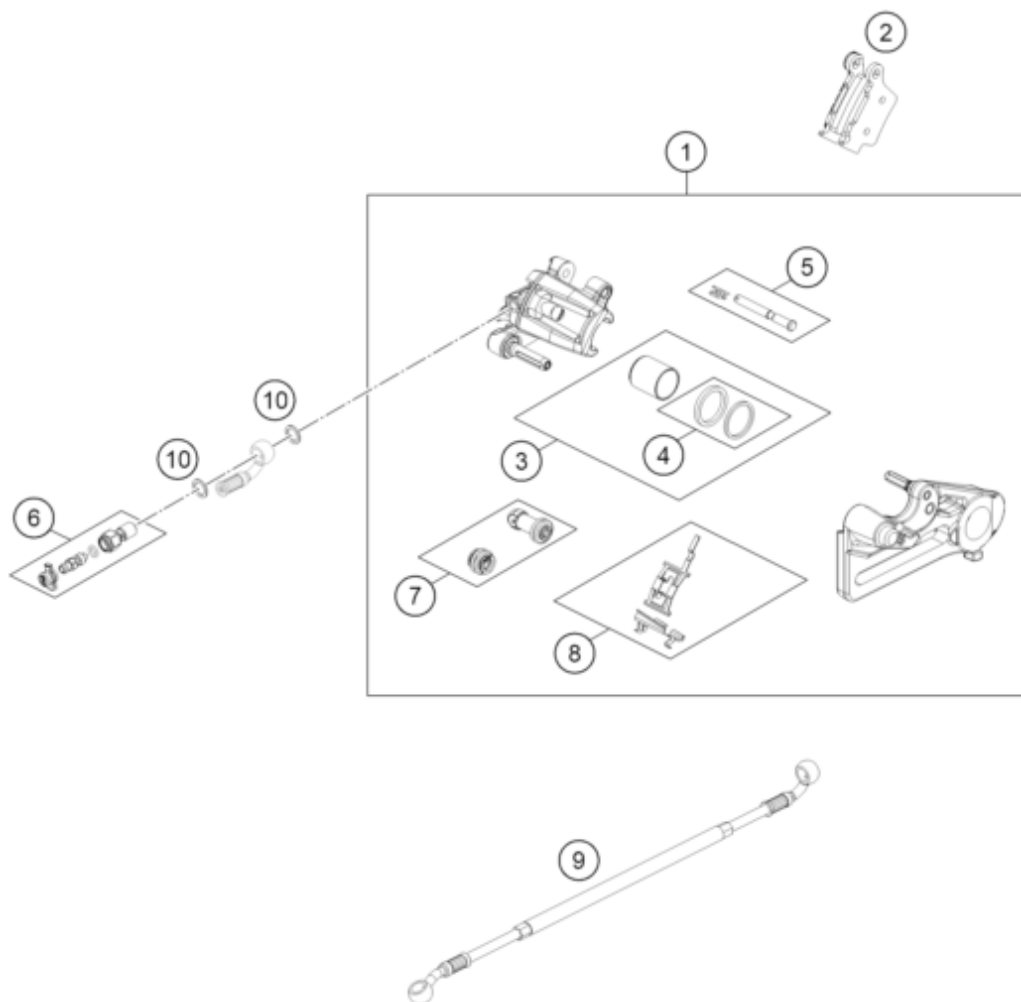

ACHTUNG !!!  
Nur für Magura!

CAUTION !!!  
For Magura only!

Pos	Part Number	Description	Additional Text	Quantity
1*	25013080001	Brake caliper rear TC/FC - wit		1.00
2*	24013090000	Brake pads rear		1.00
2	79013090000	BRAKE PAD REAR TOYO B204		0.00
2	54813090300	BRAKE PAD SET REAR TOYO		0.00
3*	24013019000	Piston 24mm		1.00
4*	24013021000	Seal ring kit 24mm		1.00
5*	24013017000	safety pin cpl.		1.00
6*	24013094000	bleeder screw		1.00
7*	24013022000	Cup set		1.00
8*	24013085000	Retaining spring		1.00
9*	24013072000	Brake hose rear		1.00
10	59413013050	COPPER GASKET		2.00

\* = New part