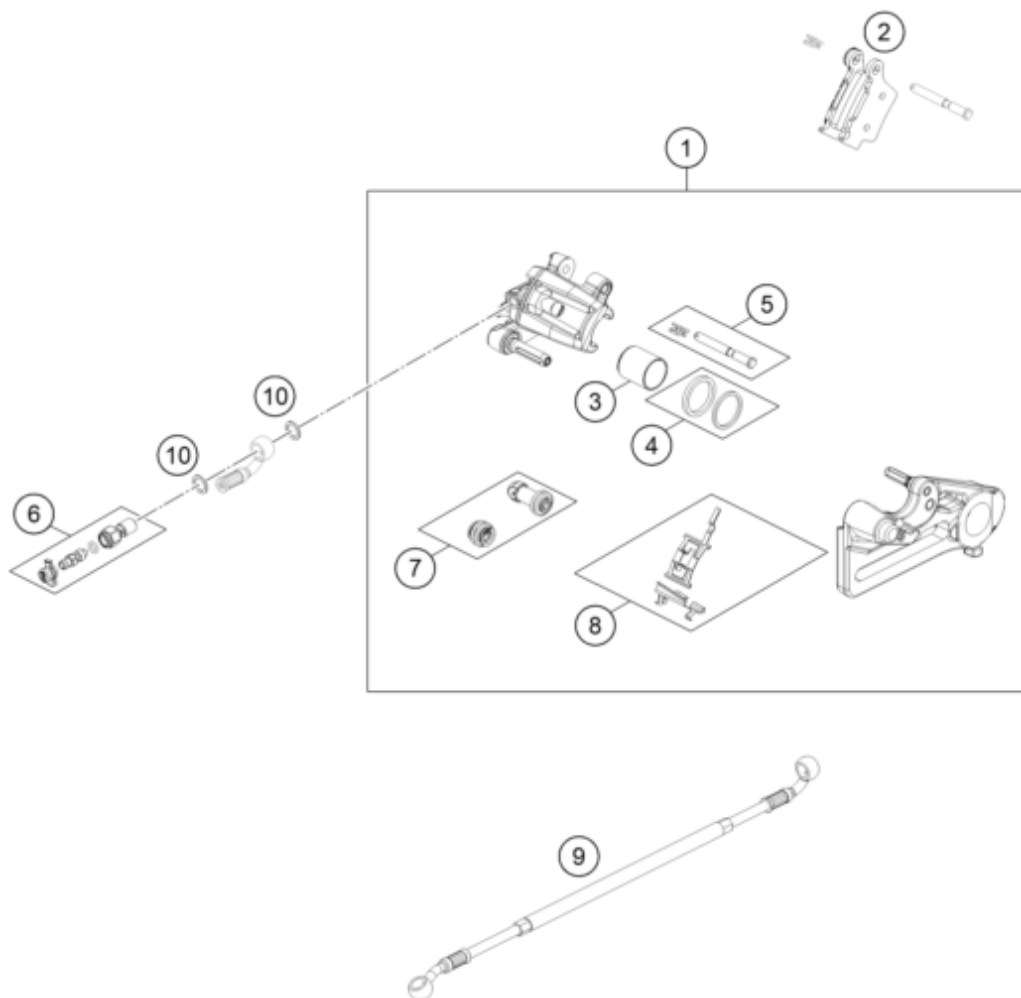

ACHTUNG !!!  
Nur für Magura!

CAUTION !!!  
For Magura only!

Pos	Part Number	Description	Additional Text	Quantity
1*	25013080001	Brake caliper rear TC/FC - wit		1.00
2*	24013090000	Brake pads rear		1.00
2	79013090000	BRAKE PAD REAR TOYO B204		0.00
2	54813090300	BRAKE PAD SET REAR TOYO		0.00
3*	24013019000	Piston 24mm		1.00
4*	24013021000	Seal ring kit 24mm		1.00
5*	24013017000	safety pin cpl.		1.00
6*	24013094000	bleeder screw		1.00
7*	24013022000	Cup set		1.00
8*	24013085000	Retaining spring		1.00
9*	24013072000	Brake hose rear		1.00
10	59413013050	COPPER GASKET		2.00

\* = New part