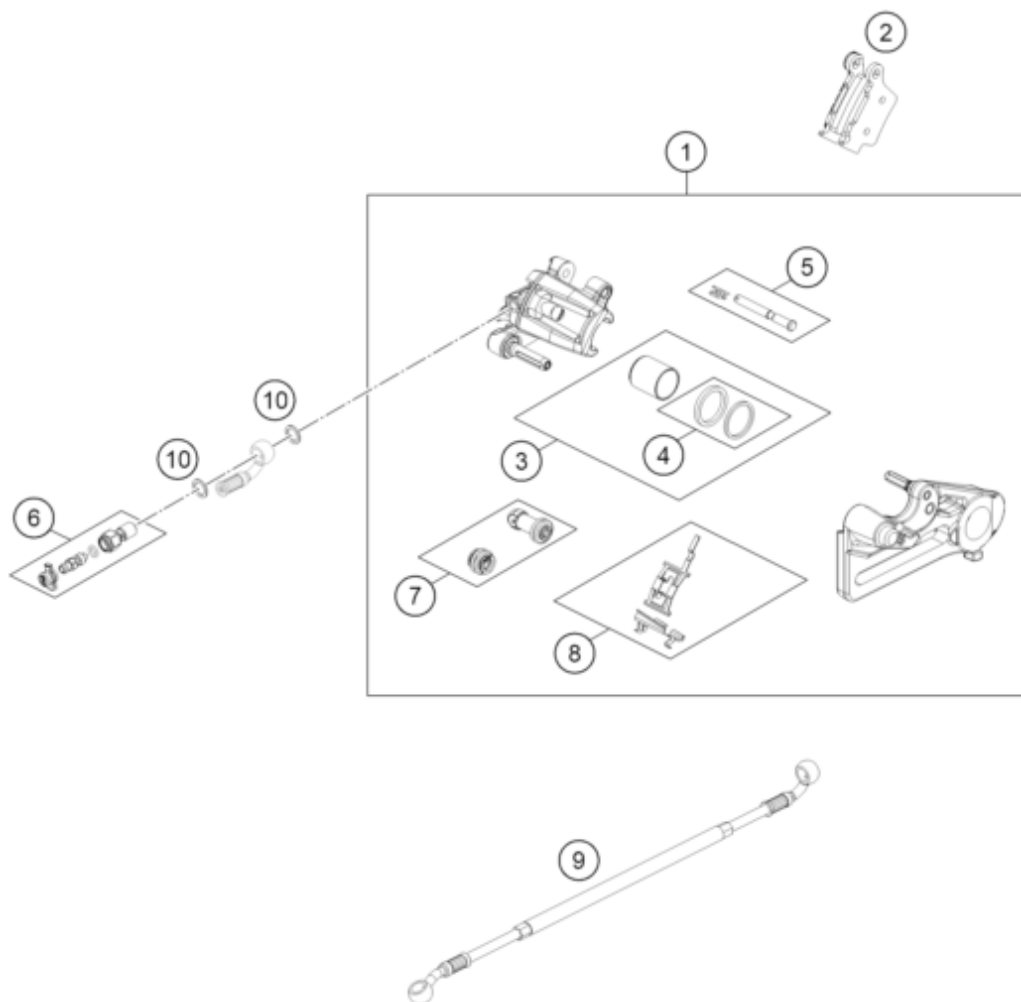

ACHTUNG !!!
Nur für Magura!

CAUTION !!!
For Magura only!

Pos	Part Number	Description	Additional Text	Quantity
1*	25013080001	Brake caliper rear TC/FC - wit		1.00
2*	24013090000	Brake pads rear		1.00
2	79013090000	BRAKE PAD REAR TOYO B204		0.00
2	54813090300	BRAKE PAD SET REAR TOYO		0.00
3*	24013019000	Piston 24mm		1.00
4*	24013021000	Seal ring kit 24mm		1.00
5*	24013017000	safety pin cpl.		1.00
6*	24013094000	bleeder screw		1.00
7*	24013022000	Cup set		1.00
8*	24013085000	Retaining spring		1.00
9*	24013072000	Brake hose rear		1.00
10	59413013050	COPPER GASKET		2.00

* = New part