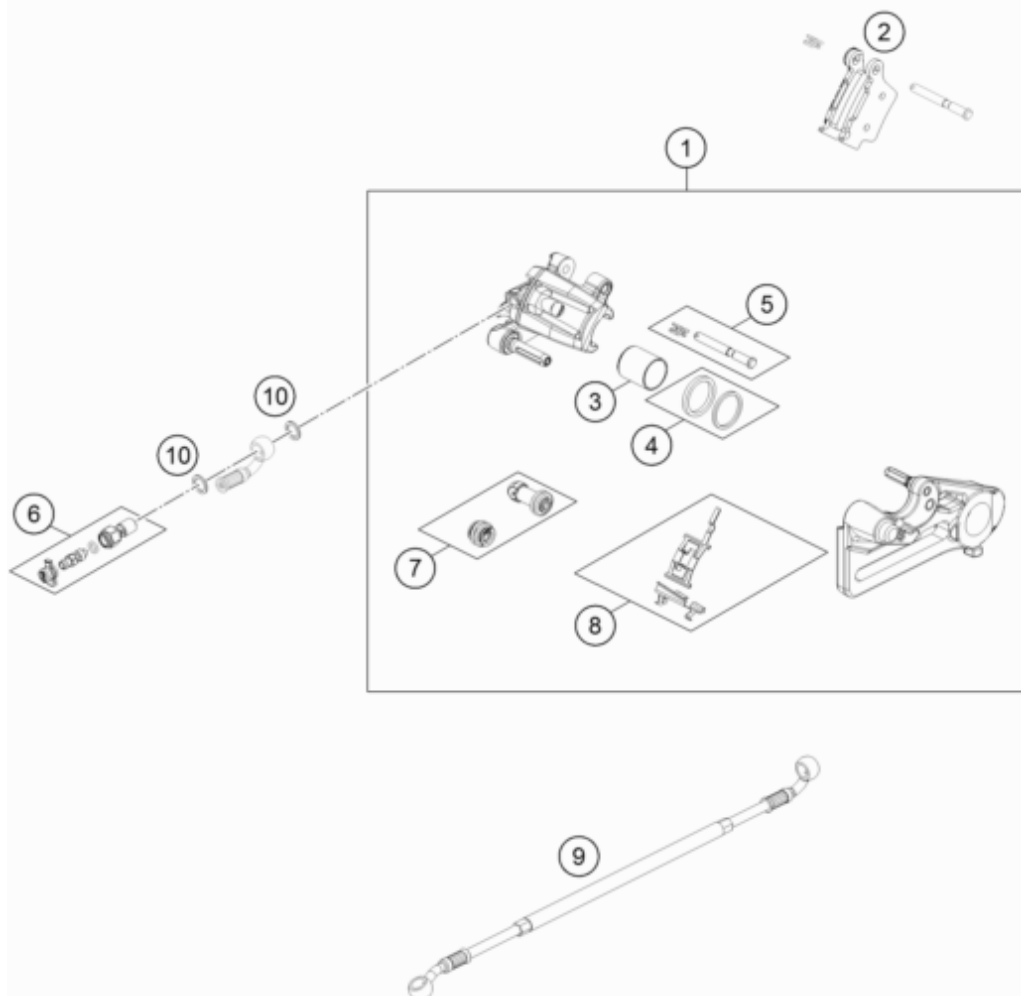

ACHTUNG !!!
Nur für Magura!

CAUTION !!!
For Magura only!

Pos	Part Number	Description	Additional Text	Quantity
1*	25013080001	Brake caliper rear TC/FC - wit		1.00
2*	24013090000	Brake pads rear		1.00
2	79013090000	BRAKE PAD REAR TOYO B204		0.00
2	54813090300	BRAKE PAD SET REAR TOYO		0.00
3*	24013019000	Piston 24mm		1.00
4*	24013021000	Seal ring kit 24mm		1.00
5*	24013017000	safety pin cpl.		1.00
6*	24013094000	bleeder screw		1.00
7*	24013022000	Cup set		1.00
8*	24013085000	Retaining spring		1.00
9*	24013072000	Brake hose rear		1.00
10	59413013050	COPPER GASKET		2.00

* = New part