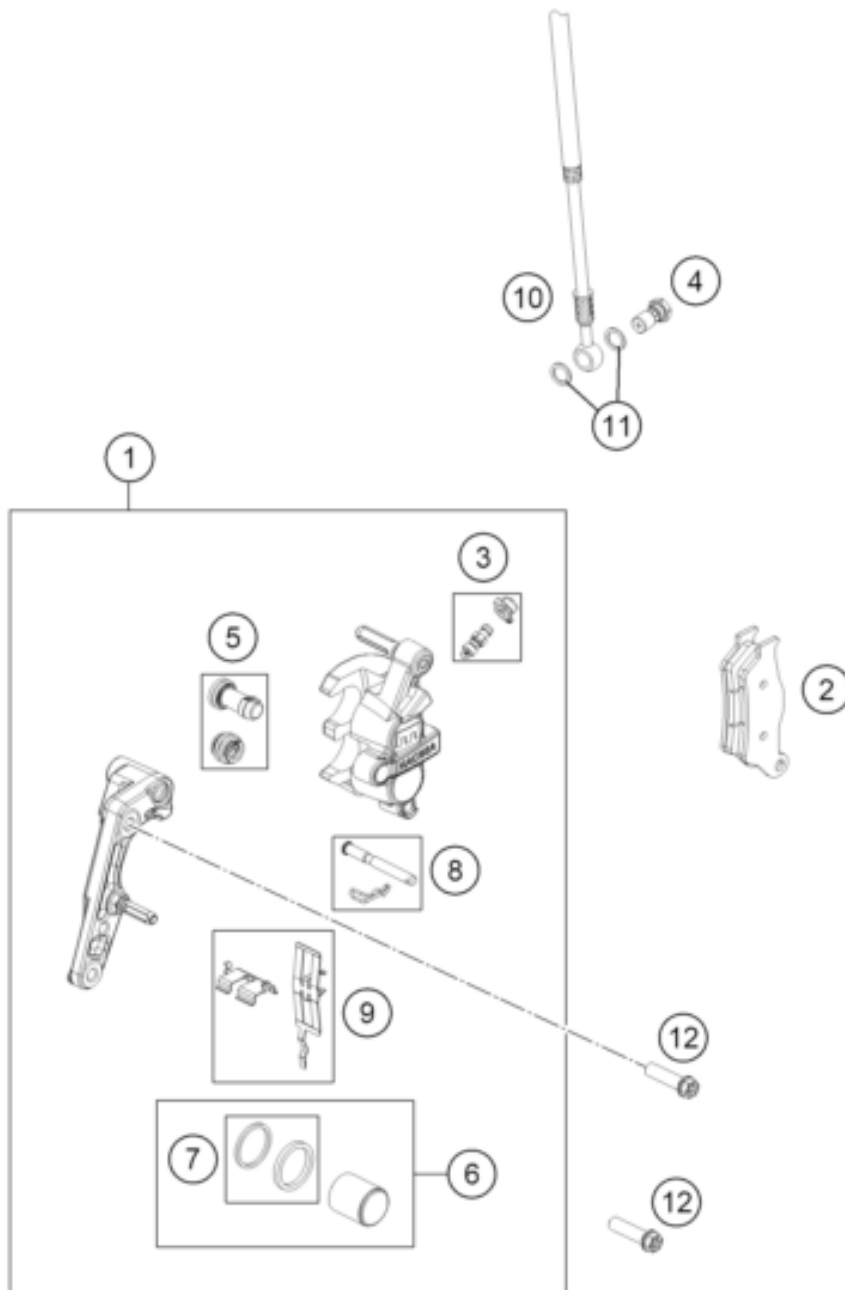

ACHTUNG !!!
Nur für Magura!

CAUTION !!!
For Magura only!

Pos	Part Number	Description	Additional Text	Quantity
1*	24013015001	Brake caliper front - without		1.00
2*	24013030000	Brake pads front		1.00
2	77713030000	Brake pad front		0.00
3*	24013020000	Bleeder screw with cap		1.00
4*	24013013000	Banjo bolt		1.00
5*	24013022000	Cup set		1.00
6*	24013019000	Piston 24mm		2.00

7*	24013021000	Seal ring kit 24mm		2.00
8*	24013017000	safety pin cpl.		1.00
9*	24013018000	retaining spring cpl.		1.00
10*	25013012000	Brake hose front TC/FC		1.00
11	59413013050	COPPER GASKET		2.00
12	0025080306S	HH COLLAR SCREW M8X30 TX40		2.00

* = New part