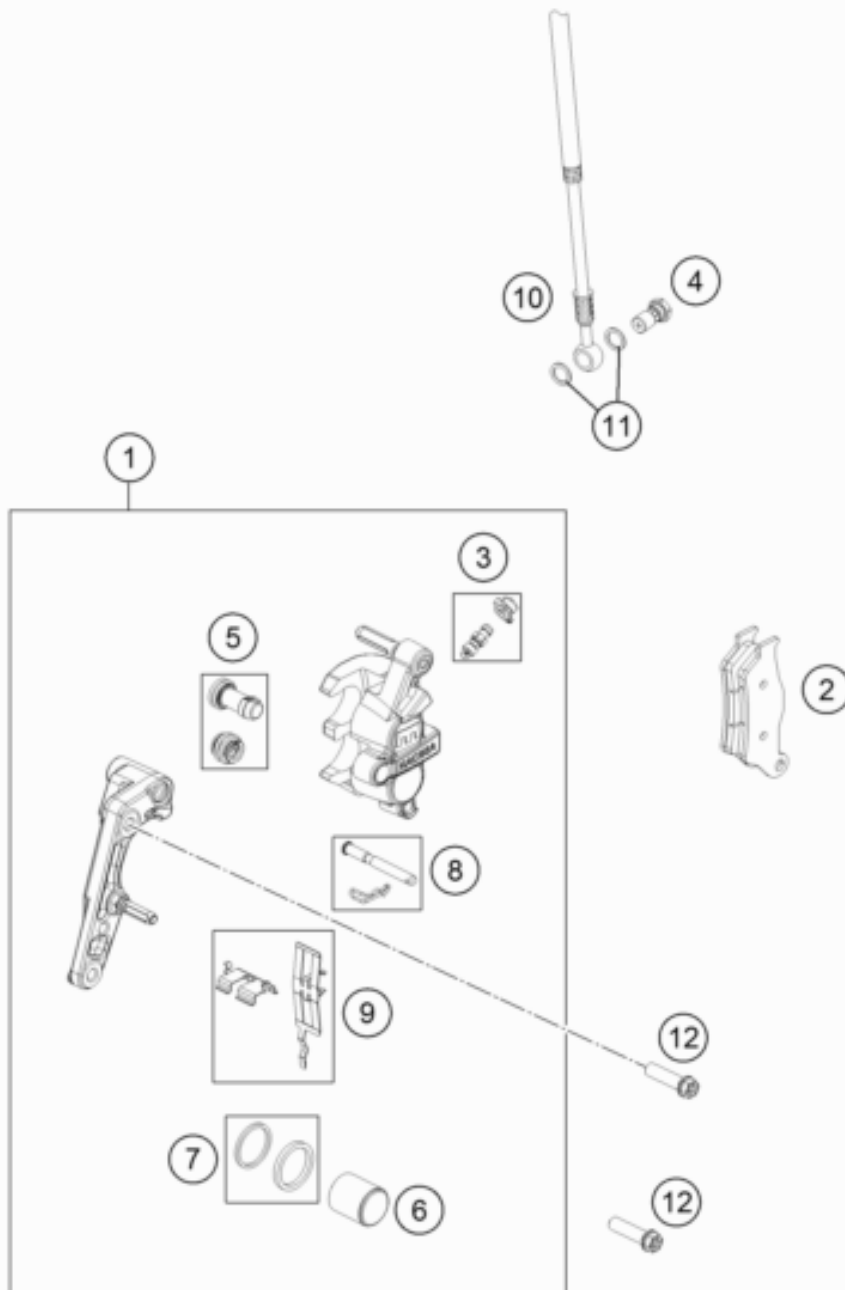

ACHTUNG !!!
Nur für Magura!

CAUTION !!!
For Magura only!

Pos	Part Number	Description	Additional Text	Quantity
1*	24013015001	Brake caliper front - without		1.00
2*	24013030000	Brake pads front		1.00
2	77713030000	Brake pad front		0.00
3*	24013020000	Bleeder screw with cap		1.00
4*	24013013000	Banjo bolt		1.00
5*	24013022000	Cup set		1.00
6*	24013019000	Piston 24mm		2.00

7*	24013021000	Seal ring kit 24mm		2.00
8*	24013017000	safety pin cpl.		1.00
9*	24013018000	retaining spring cpl.		1.00
10*	25013012000	Brake hose front TC/FC		1.00
11	59413013050	COPPER GASKET		2.00
12	0025080306S	HH COLLAR SCREW M8X30 TX40		2.00

* = New part