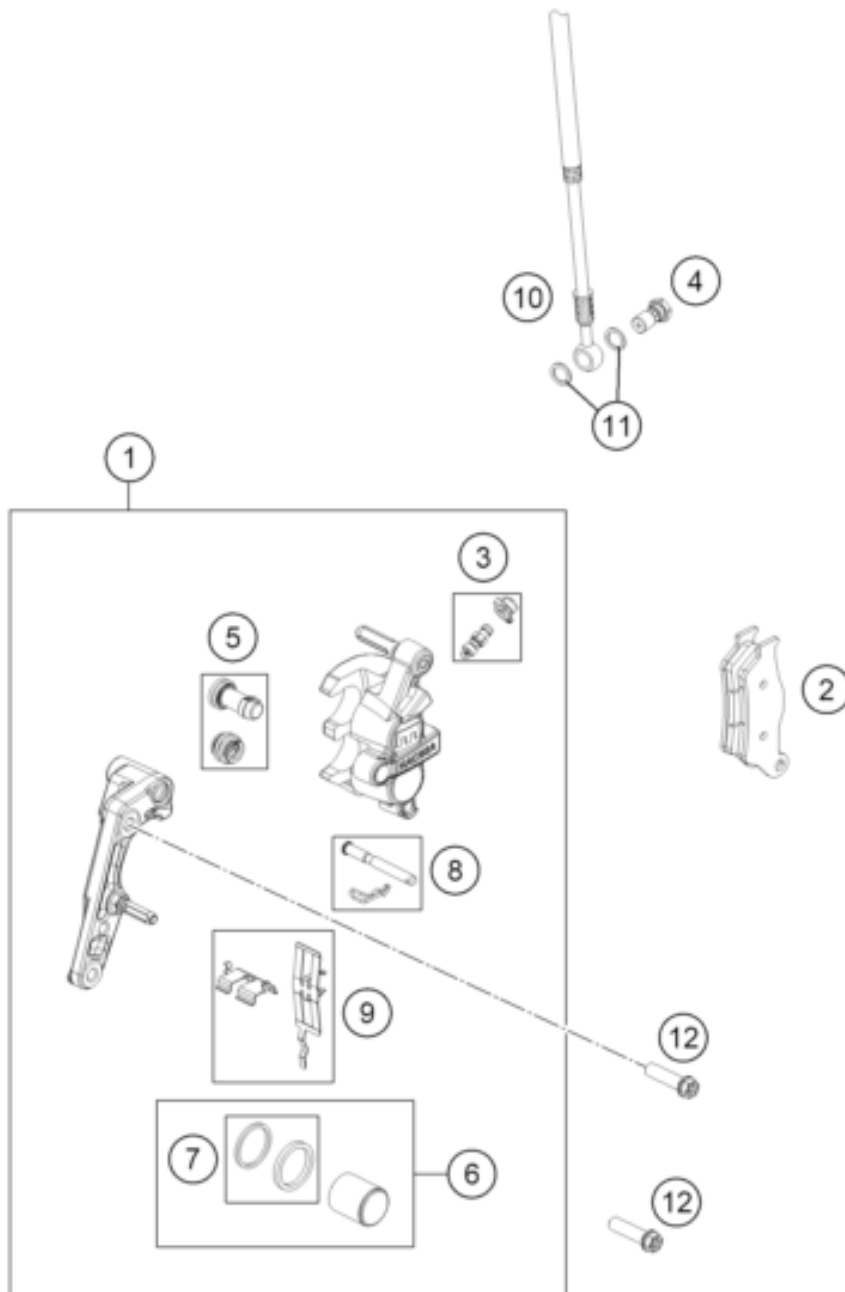

ACHTUNG !!!
Nur für Magura!

CAUTION !!!
For Magura only!

Pos	Part Number	Description	Additional Text	Quantity
1*	24013015001	Brake caliper front - without		1.00
2*	24013030000	Brake pads front		1.00
2	77713030000	Brake pad front		0.00
3*	24013020000	Bleeder screw with cap		1.00
4*	24013013000	Banjo bolt		1.00
5*	24013022000	Cup set		1.00
6*	24013019000	Piston 24mm		2.00

7*	24013021000	Seal ring kit 24mm		2.00
8*	24013017000	safety pin cpl.		1.00
9*	24013018000	retaining spring cpl.		1.00
10*	25013012000	Brake hose front TC/FC		1.00
11	59413013050	COPPER GASKET		2.00
12	0025080306S	HH COLLAR SCREW M8X30 TX40		2.00

* = New part