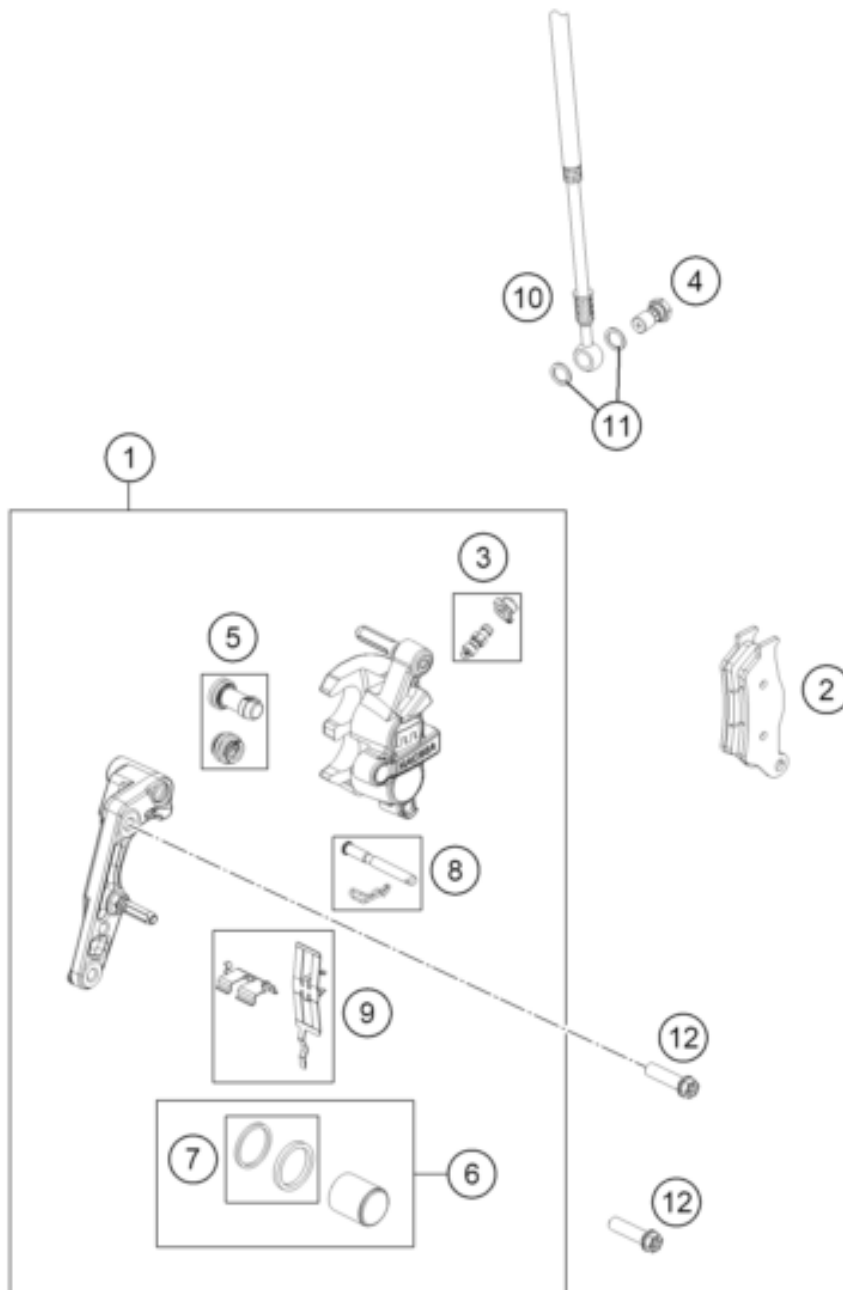

**ACHTUNG !!!**  
Nur für Magura!

**CAUTION !!!**  
For Magura only!

Pos	Part Number	Description	Additional Text	Quantity
1*	24013015001	Brake caliper front - without		1.00
2*	24013030000	Brake pads front		1.00
2	77713030000	Brake pad front		0.00
3*	24013020000	Bleeder screw with cap		1.00
4*	24013013000	Banjo bolt		1.00
5*	24013022000	Cup set		1.00
6*	24013019000	Piston 24mm		2.00

7*	24013021000	Seal ring kit 24mm		2.00
8*	24013017000	safety pin cpl.		1.00
9*	24013018000	retaining spring cpl.		1.00
10*	25013012000	Brake hose front TC/FC		1.00
11	59413013050	COPPER GASKET		2.00
12	0025080306S	HH COLLAR SCREW M8X30 TX40		2.00

\* = New part