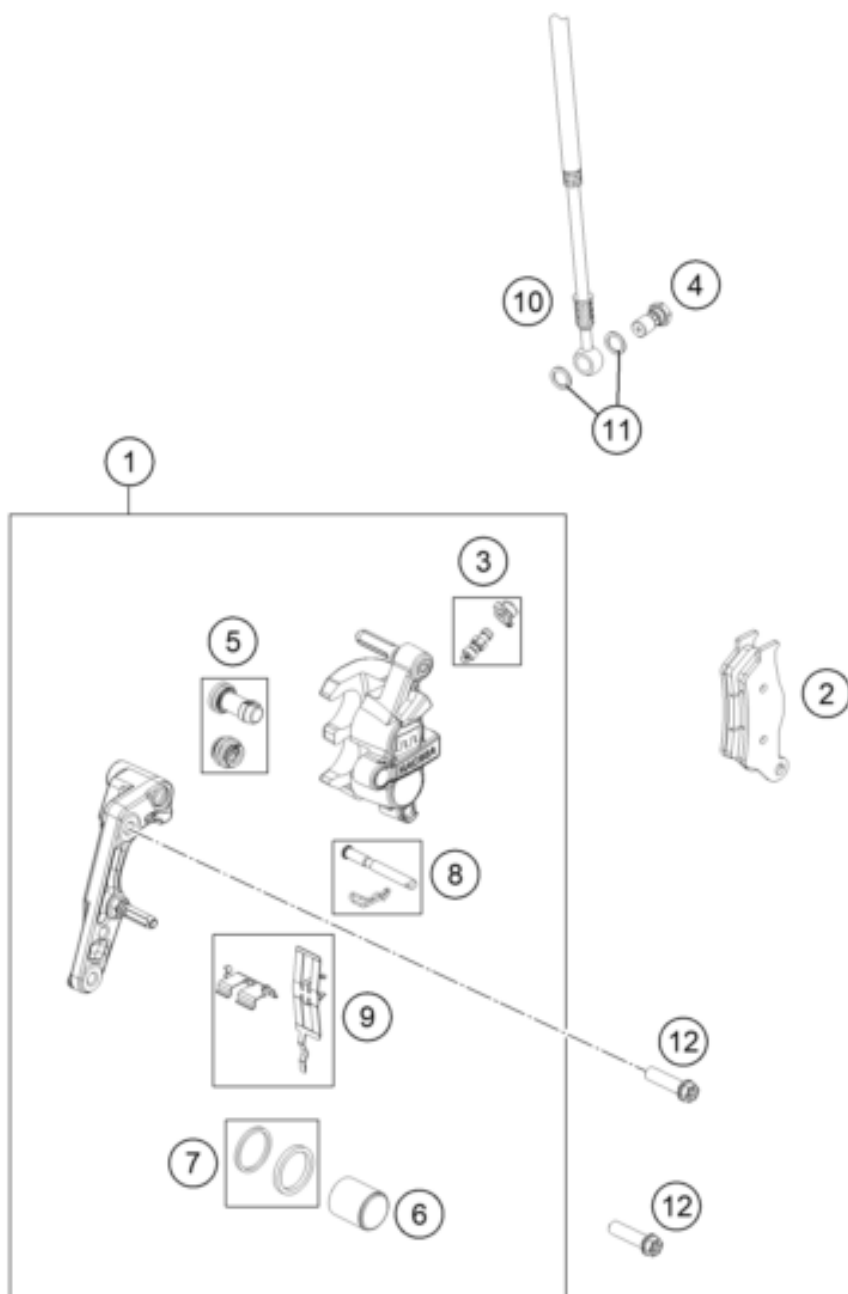

ACHTUNG !!!
Nur für Magura!

CAUTION !!!
For Magura only!

Pos	Part Number	Description	Additional Text	Quantity
1*	24013015001	Brake caliper front - without		1.00
2*	24013030000	Brake pads front		1.00
2	77713030000	Brake pad front		0.00
3*	24013020000	Bleeder screw with cap		1.00
4*	24013013000	Banjo bolt		1.00
5*	24013022000	Cup set		1.00
6*	24013019000	Piston 24mm		2.00

7*	24013021000	Seal ring kit 24mm		2.00
8*	24013017000	safety pin cpl.		1.00
9*	24013018000	retaining spring cpl.		1.00
10*	25013012000	Brake hose front TC/FC		1.00
11	59413013050	COPPER GASKET		2.00
12	0025080306S	HH COLLAR SCREW M8X30 TX40		2.00

* = New part