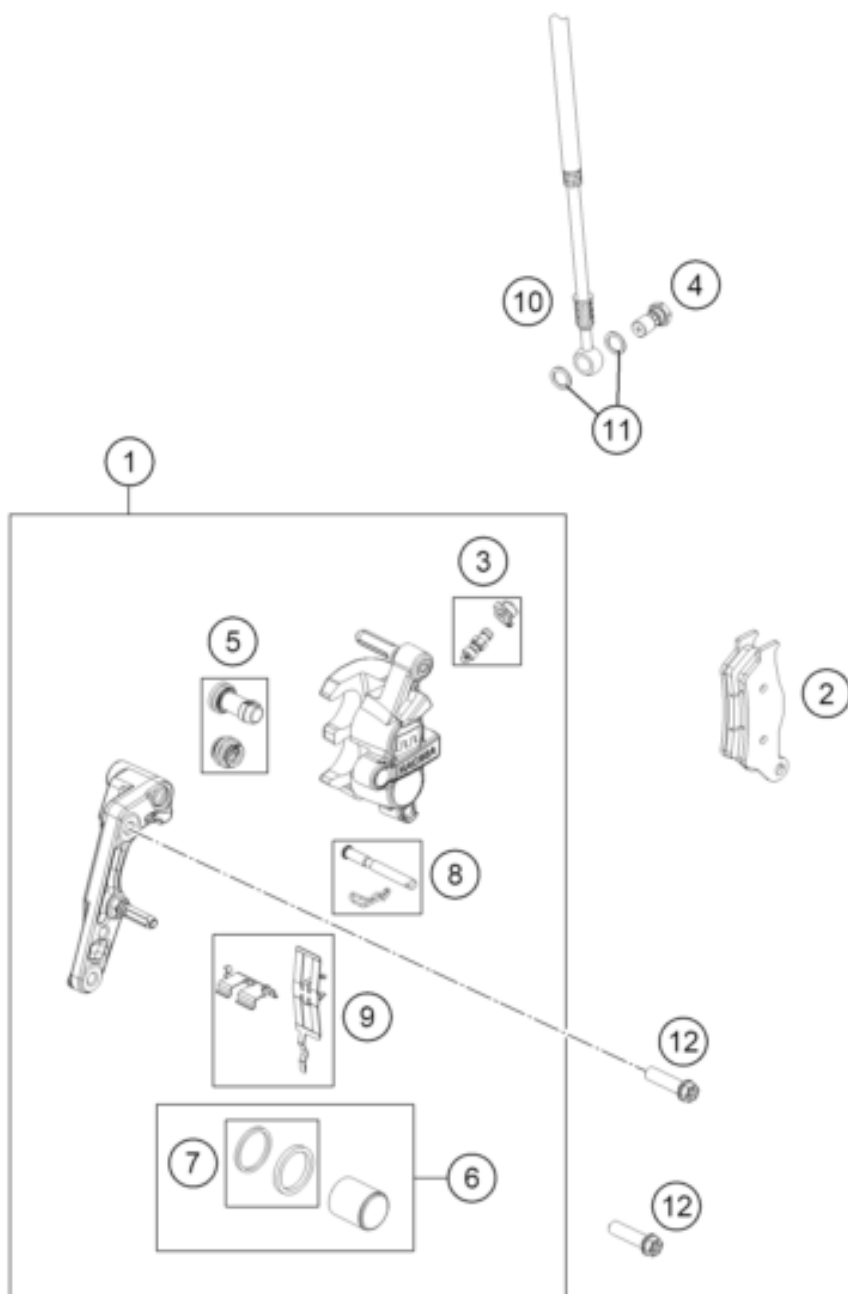

ACHTUNG !!!
Nur für Magura!

CAUTION !!!
For Magura only!

Pos	Part Number	Description	Additional Text	Quantity
1*	24013015001	Brake caliper front - without		1.00
2*	24013030000	Brake pads front		1.00
2	77713030000	Brake pad front		0.00
3*	24013020000	Bleeder screw with cap		1.00
4*	24013013000	Banjo bolt		1.00
5*	24013022000	Cup set		1.00
6*	24013019000	Piston 24mm		2.00

7*	24013021000	Seal ring kit 24mm		2.00
8*	24013017000	safety pin cpl.		1.00
9*	24013018000	retaining spring cpl.		1.00
10*	25013012000	Brake hose front TC/FC		1.00
11	59413013050	COPPER GASKET		2.00
12	0025080306S	HH COLLAR SCREW M8X30 TX40		2.00

* = New part