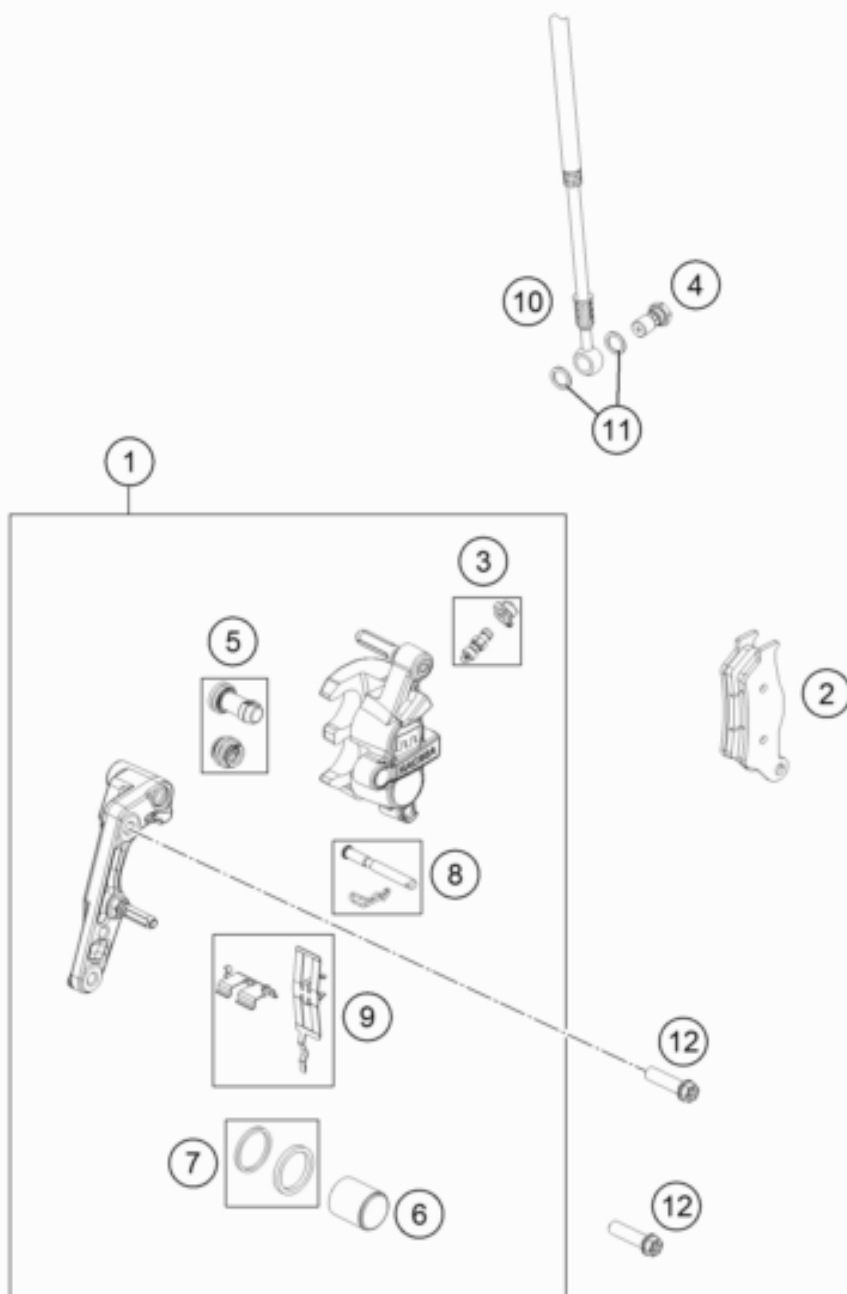

ACHTUNG !!!
Nur für Magura!

CAUTION !!!
For Magura only!

Pos	Part Number	Description	Additional Text	Quantity
1*	24013015001	Brake caliper front - without		1.00
2*	24013030000	Brake pads front		1.00
2	77713030000	Brake pad front		0.00
3*	24013020000	Bleeder screw with cap		1.00
4*	24013013000	Banjo bolt		1.00
5*	24013022000	Cup set		1.00
6*	24013019000	Piston 24mm		2.00

7*	24013021000	Seal ring kit 24mm		2.00
8*	24013017000	safety pin cpl.		1.00
9*	24013018000	retaining spring cpl.		1.00
10*	25013012000	Brake hose front TC/FC		1.00
11	59413013050	COPPER GASKET		2.00
12	0025080306S	HH COLLAR SCREW M8X30 TX40		2.00

* = New part