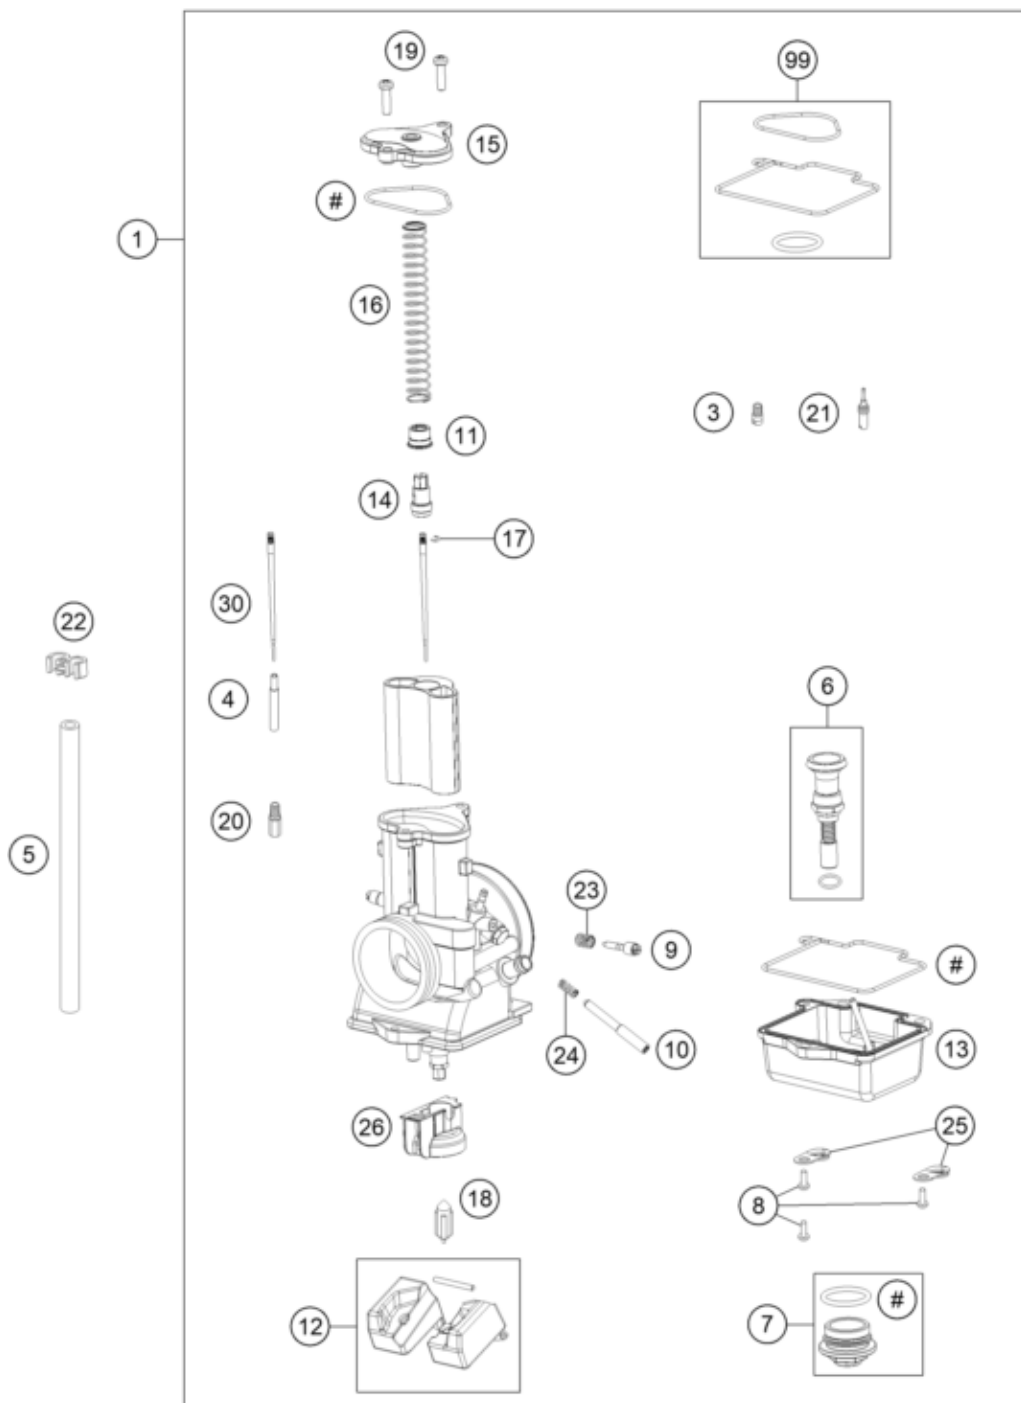

**ACHTUNG !!!**  
Vor dem Einbau des Vergasers,  
Bedüsung kontrollieren.

**CAUTION !!!**  
Before mounting the carburetor,  
check the jetting.

Pos	Part Number	Description	Additional Text	Quantity
1	55431001244	CARBURETOR TMX38		1.00
3	55431051050	STARTING JET "50"		0.00
3	55431051080	STARTING JET "80"		0.00
4	55431021100	NEEDLE JET "S-1"		0.00
4	55431021400	Needle jet S-4		0.00
4	55431021700	Needle jet S-7		0.00
4	55431021000	NEEDLE JET "R-8"		0.00
5	31007007101	PVC-HOSE 4X6MM		0.00