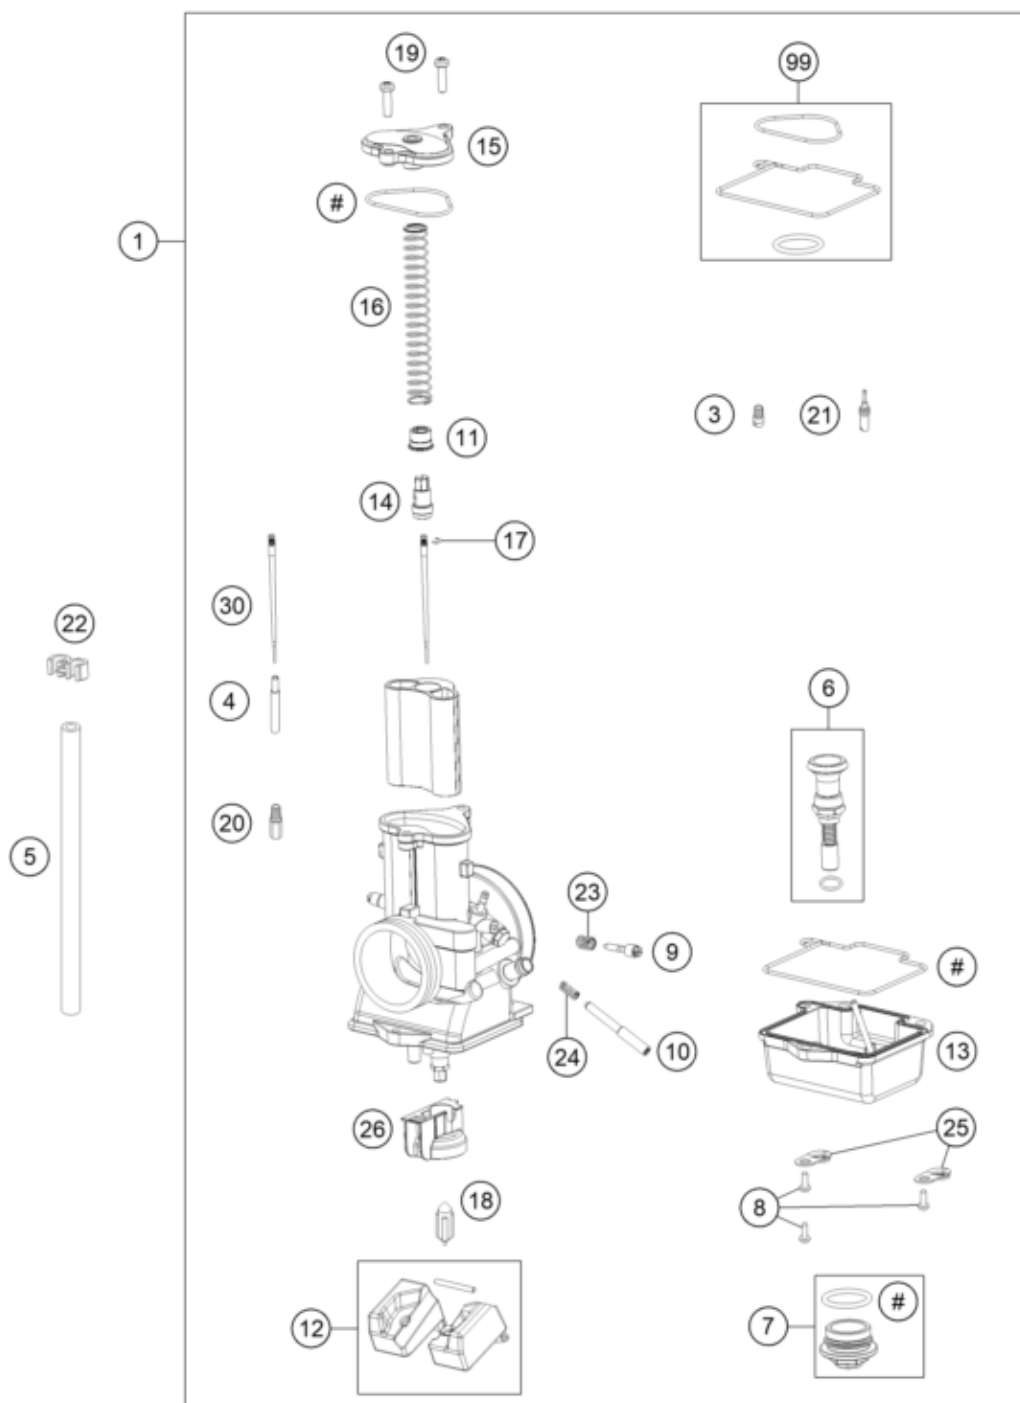

**ACHTUNG !!!**  
Vor dem Einbau des Vergasers,  
Bedüsung kontrollieren.

**CAUTION !!!**  
Before mounting the carburetor,  
check the jetting.

Pos	Part Number	Description	Additional Text	Quantity
1	55431001244	CARBURETOR TMX38		1.00
3	55431051050	STARTING JET "50"		0.00
3	55431051080	STARTING JET "80"		0.00
4	55431021100	NEEDLE JET "S-1"		0.00
4	55431021400	Needle jet S-4		0.00
4	55431021700	Needle jet S-7		0.00
4	55431021000	NEEDLE JET "R-8"		0.00
5	31007007101	PVC-HOSE 4X6MM		0.00