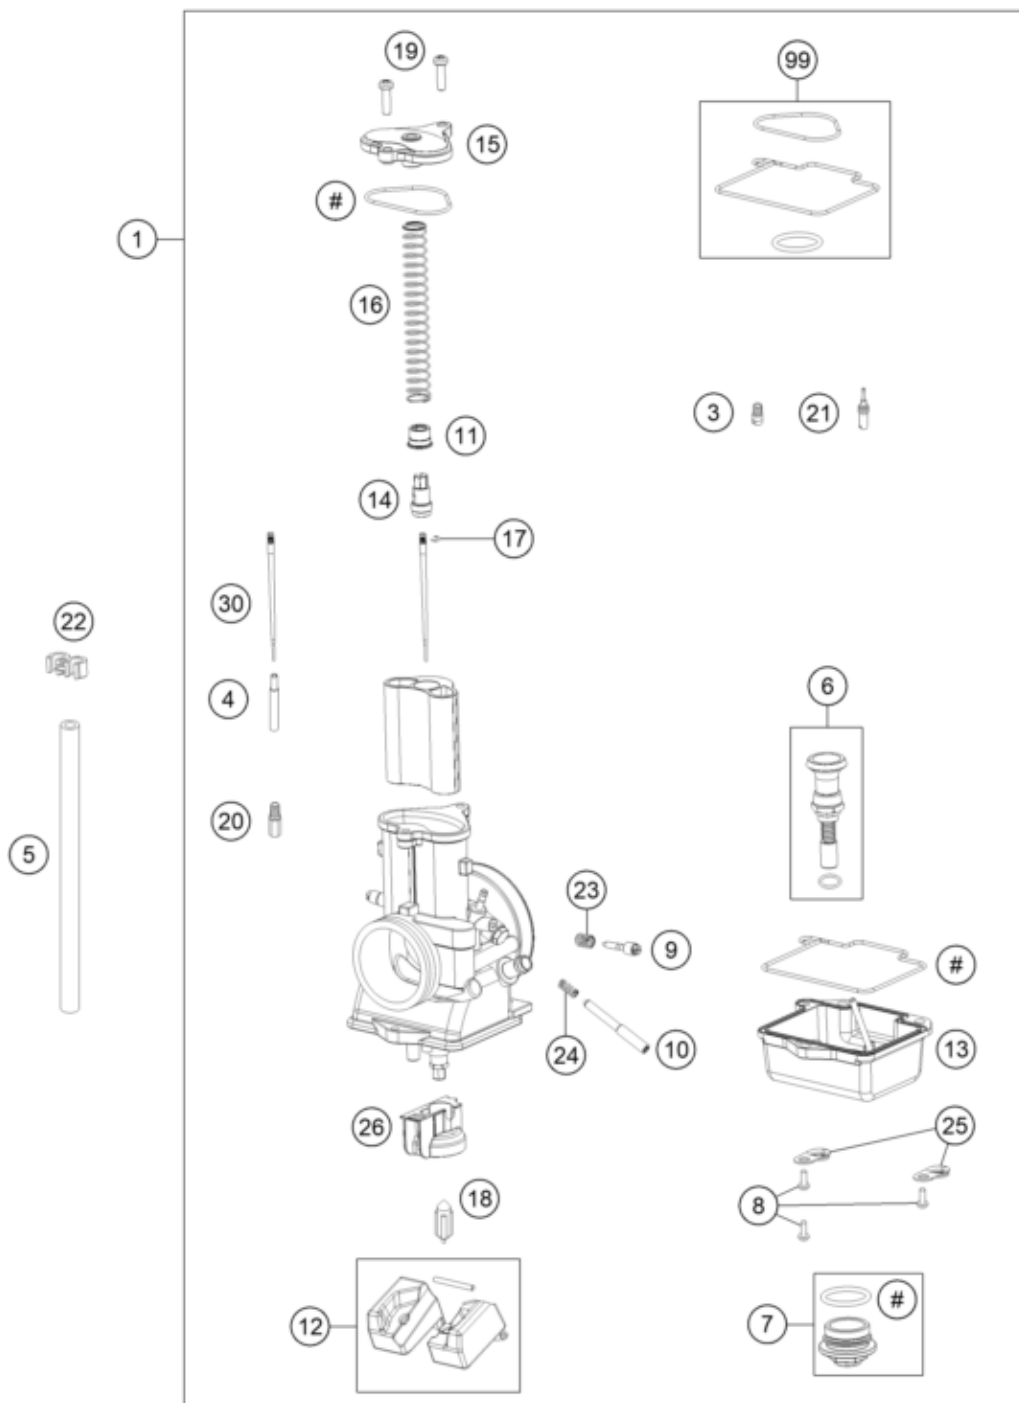

ACHTUNG !!!
Vor dem Einbau des Vergasers,
Bedüsung kontrollieren.

CAUTION !!!
Before mounting the carburetor,
check the jetting.

Pos	Part Number	Description	Additional Text	Quantity
1	55431001244	CARBURETOR TMX38		1.00
3	55431051050	STARTING JET "50"		0.00
3	55431051080	STARTING JET "80"		0.00
4	55431021100	NEEDLE JET "S-1"		0.00
4	55431021400	Needle jet S-4		0.00
4	55431021700	Needle jet S-7		0.00
4	55431021000	NEEDLE JET "R-8"		0.00
5	31007007101	PVC-HOSE 4X6MM		0.00