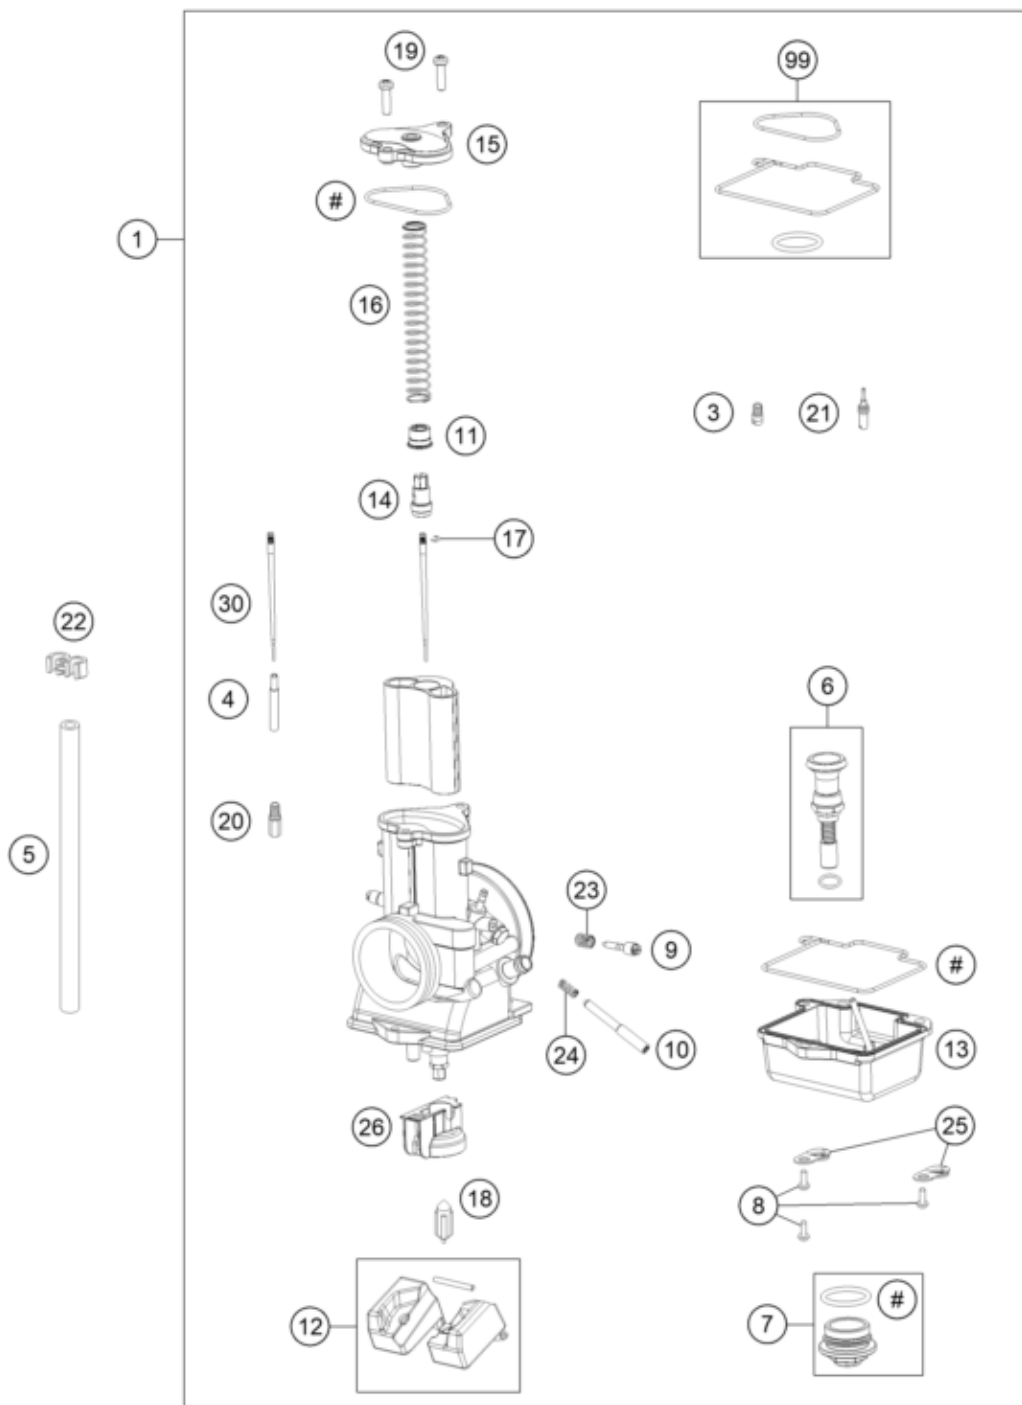

**ACHTUNG !!!**  
Vor dem Einbau des Vergasers,  
Bedüsung kontrollieren.

**CAUTION !!!**  
Before mounting the carburetor,  
check the jetting.

Pos	Part Number	Description	Additional Text	Quantity
1	55431001244	CARBURETOR TMX38		1.00
3	55431051050	STARTING JET "50"		0.00
3	55431051080	STARTING JET "80"		0.00
4	55431021100	NEEDLE JET "S-1"		0.00
4	55431021400	Needle jet S-4		0.00
4	55431021700	Needle jet S-7		0.00
4	55431021000	NEEDLE JET "R-8"		0.00
5	31007007101	PVC-HOSE 4X6MM		0.00