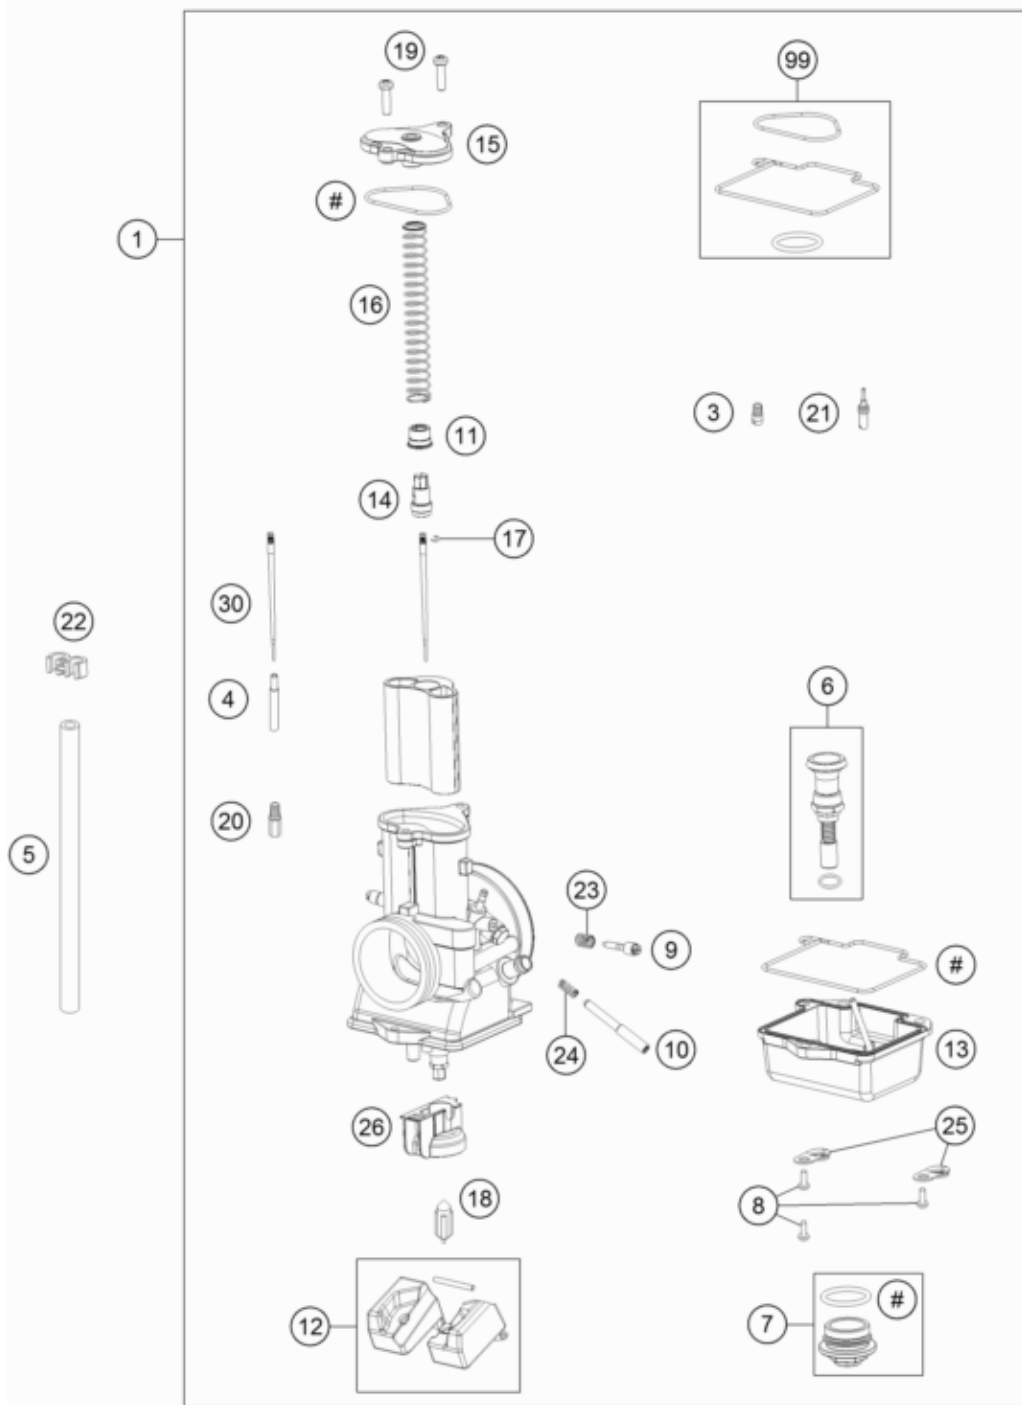

ACHTUNG !!!
Vor dem Einbau des Vergasers,
Bedüsung kontrollieren.

CAUTION !!!
Before mounting the carburetor,
check the jetting.

Pos	Part Number	Description	Additional Text	Quantity
1	55431001244	CARBURETOR TMX38		1.00
3	55431051050	STARTING JET "50"		0.00
3	55431051080	STARTING JET "80"		0.00
4	55431021100	NEEDLE JET "S-1"		0.00
4	55431021400	Needle jet S-4		0.00
4	55431021700	Needle jet S-7		0.00
4	55431021000	NEEDLE JET "R-8"		0.00
5	31007007101	PVC-HOSE 4X6MM		0.00