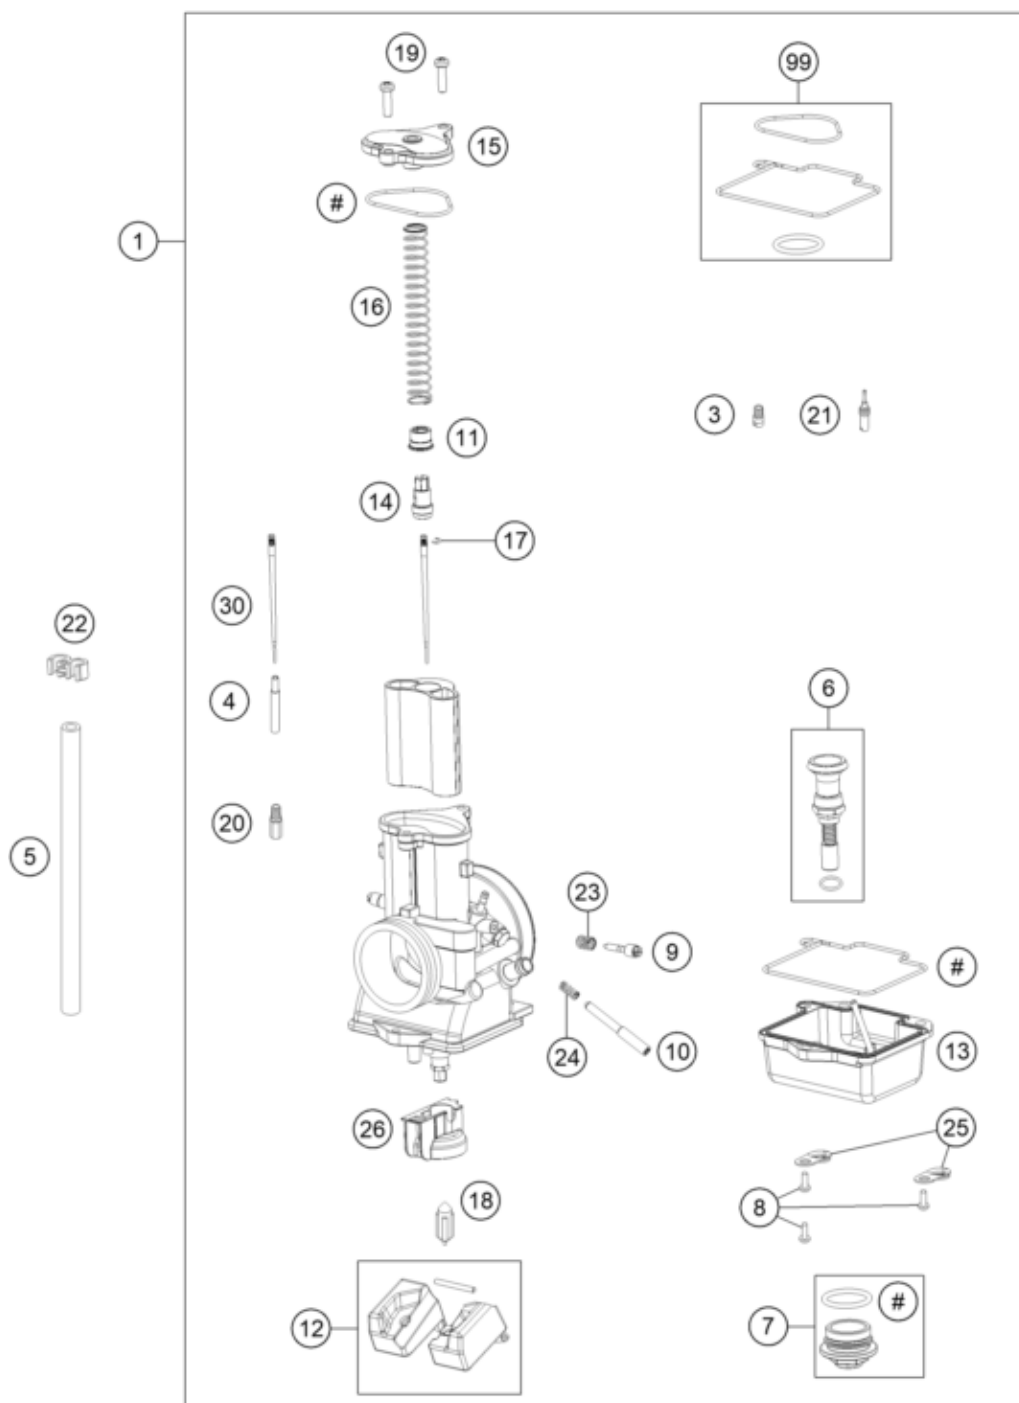

ACHTUNG !!!
Vor dem Einbau des Vergasers,
Bedüsung kontrollieren.

CAUTION !!!
Before mounting the carburetor,
check the jetting.

Pos	Part Number	Description	Additional Text	Quantity
1	55431001244	CARBURETOR TMX38		1.00
3	55431051050	STARTING JET "50"		0.00
3	55431051080	STARTING JET "80"		0.00
4	55431021100	NEEDLE JET "S-1"		0.00
4	55431021400	Needle jet S-4		0.00
4	55431021700	Needle jet S-7		0.00
4	55431021000	NEEDLE JET "R-8"		0.00
5	31007007101	PVC-HOSE 4X6MM		0.00