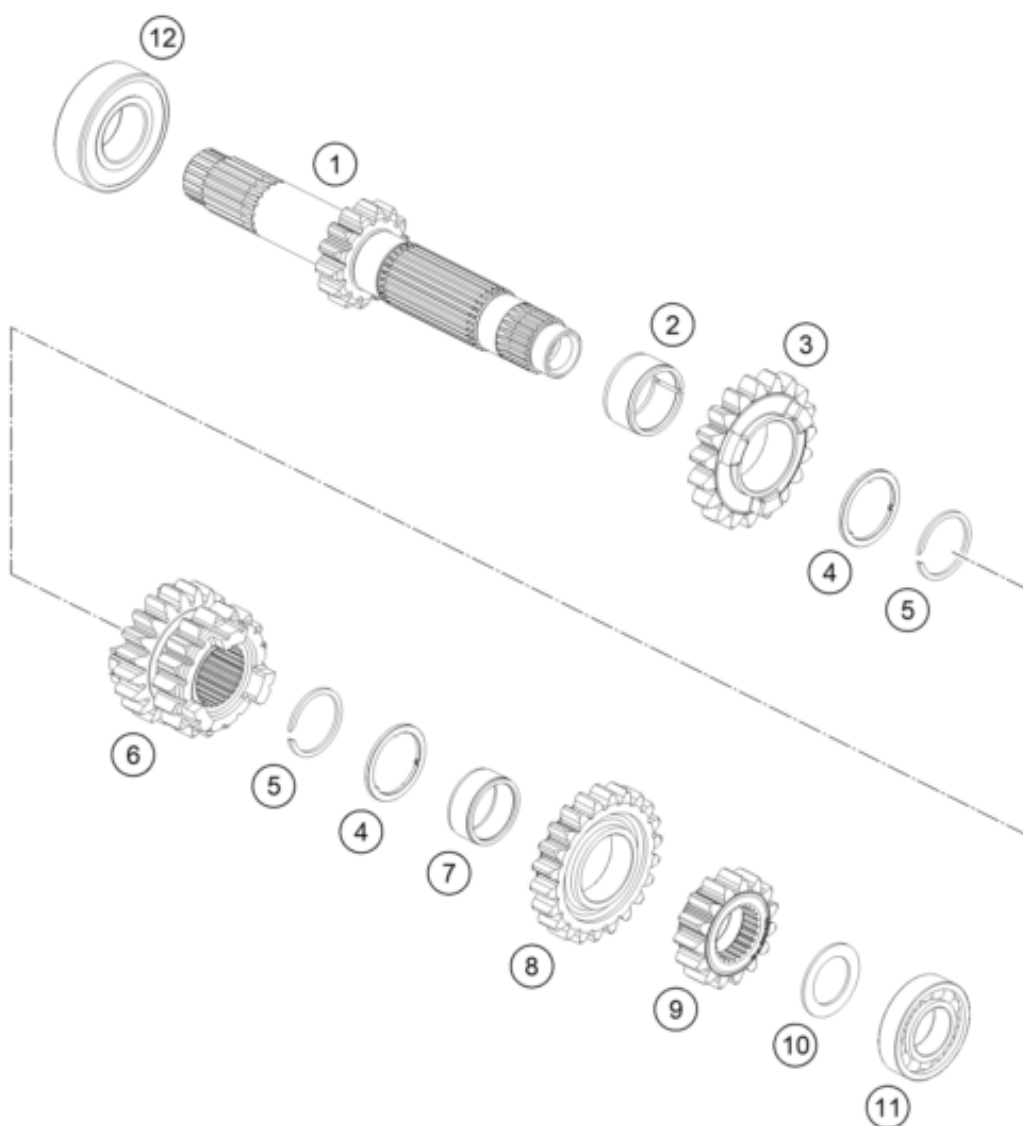

**ACHTUNG !!!**  
Bei Bestellung von Getrieberädern, Markierung beachten.

**CAUTION !!!**  
When ordering transmission gears, check marking.

Pos	Part Number	Description	Additional Text	Quantity
1	50433101000	DRIVE SHAFT ASSY. NOT=12		1.00
2	0405212513	NEEDLE BEARING K21X25X13 SPLIT		1.00
3	50433105100	IDLER 5TH GEAR NOT=21		1.00
4	50433043000	STOP DISK		2.00
5	50133090000	LOCK RING 22X1,2		2.00
6	50433103000	SLIDING GEAR 3RD/4TH GEAR		1.00
7	0405202410	NEEDLE BEARING K20X24X10		1.00

8	50433106000	IDLER 6TH GEAR NOT=20		1.00
9	50433102000	FIXED GEAR 2ND GEAR NOT=15		1.00
10	50333041000	STOP DISC 17,2X26X1 B		1.00
11	0625160031	GROOVED BALL B. 16003 C4 J1		1.00
12	0625060041	BALL BEARING 6004 TNH C3		1.00