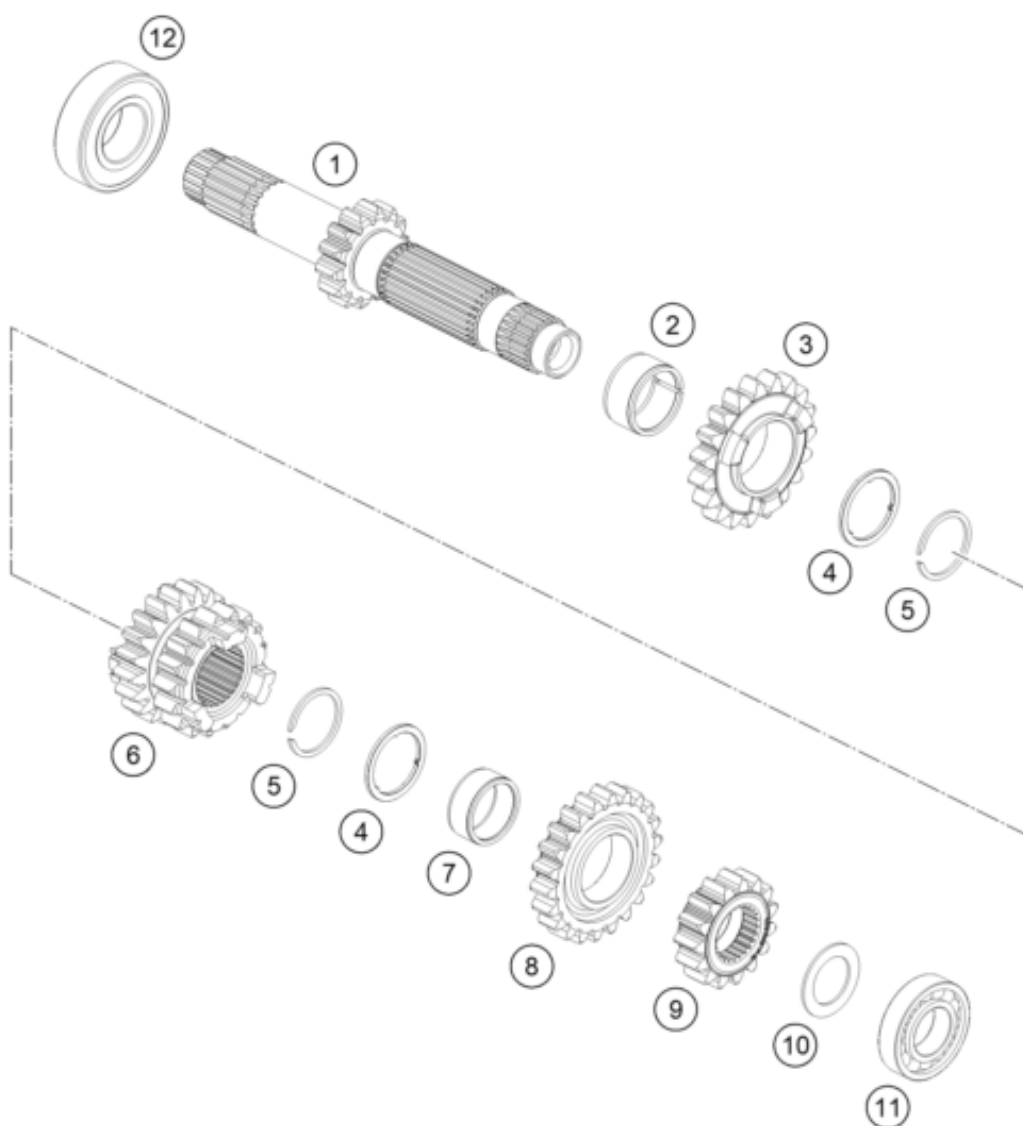

ACHTUNG !!!
Bei Bestellung von Getrieberädern, Markierung beachten.

CAUTION !!!
When ordering transmission gears, check marking.

Pos	Part Number	Description	Additional Text	Quantity
1	50433001000	DRIVE SHAFT CPL. 14T		1.00
2	0405212513	NEEDLE BEARING K21X25X13 SPLIT		1.00
3	50433005000	IDLER GEAR 5TH GEAR, 19T		1.00
4	50433043000	STOP DISK		2.00
5	50133090000	LOCK RING 22X1,2		2.00
6	50433003000	SLIDING GEAR, 3RD/4TH GEAR		1.00
7	0405202410	NEEDLE BEARING K20X24X10		1.00

8	50433006000	IDLER GEAR 6TH GEAR, 22T		1.00
9	50433002000	SOLID GEAR, 2ND GEAR, 15T		1.00
10	50333041000	STOP DISC 17,2X26X1 B		1.00
11	0625160031	GROOVED BALL B. 16003 C4 J1		1.00
12	0625060041	BALL BEARING 6004 TNH C3		1.00