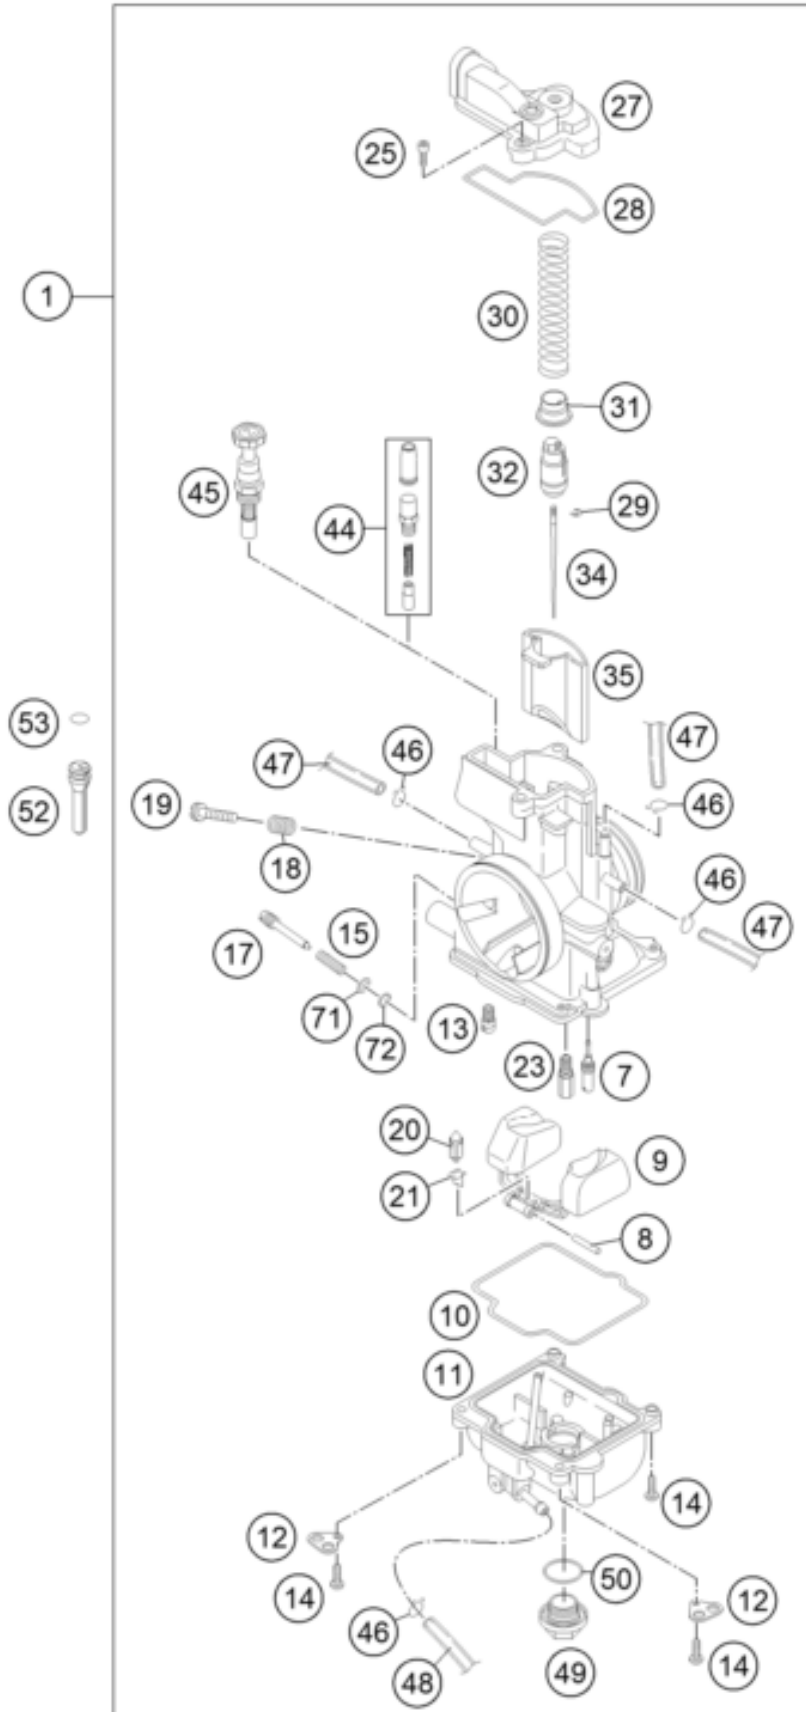

ACHTUNG !!!
Vor dem Einbau des Vergasers,
Bedüsung kontrollieren.

CAUTION !!!
Before mounting the carburetor,
check the jetting.

Pos	Part Number	Description	Additional Text	Quantity