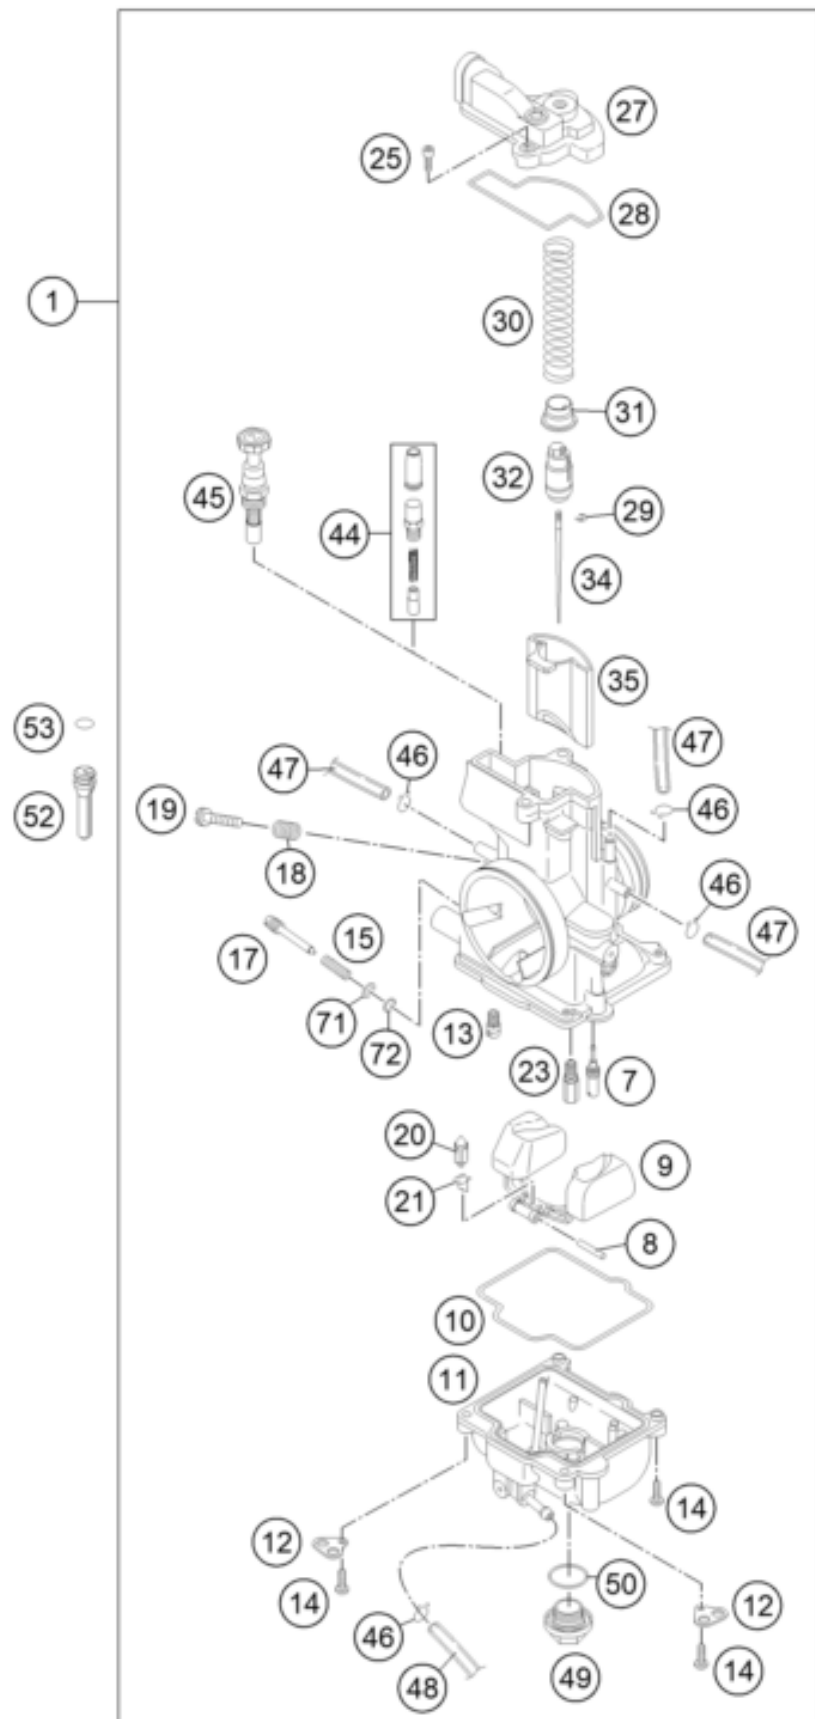

ACHTUNG !!!
Vor dem Einbau des Vergasers,
Bedüsung kontrollieren.

CAUTION !!!
Before mounting the carburetor,
check the jetting.

Pos	Part Number	Description	Additional Text	Quantity