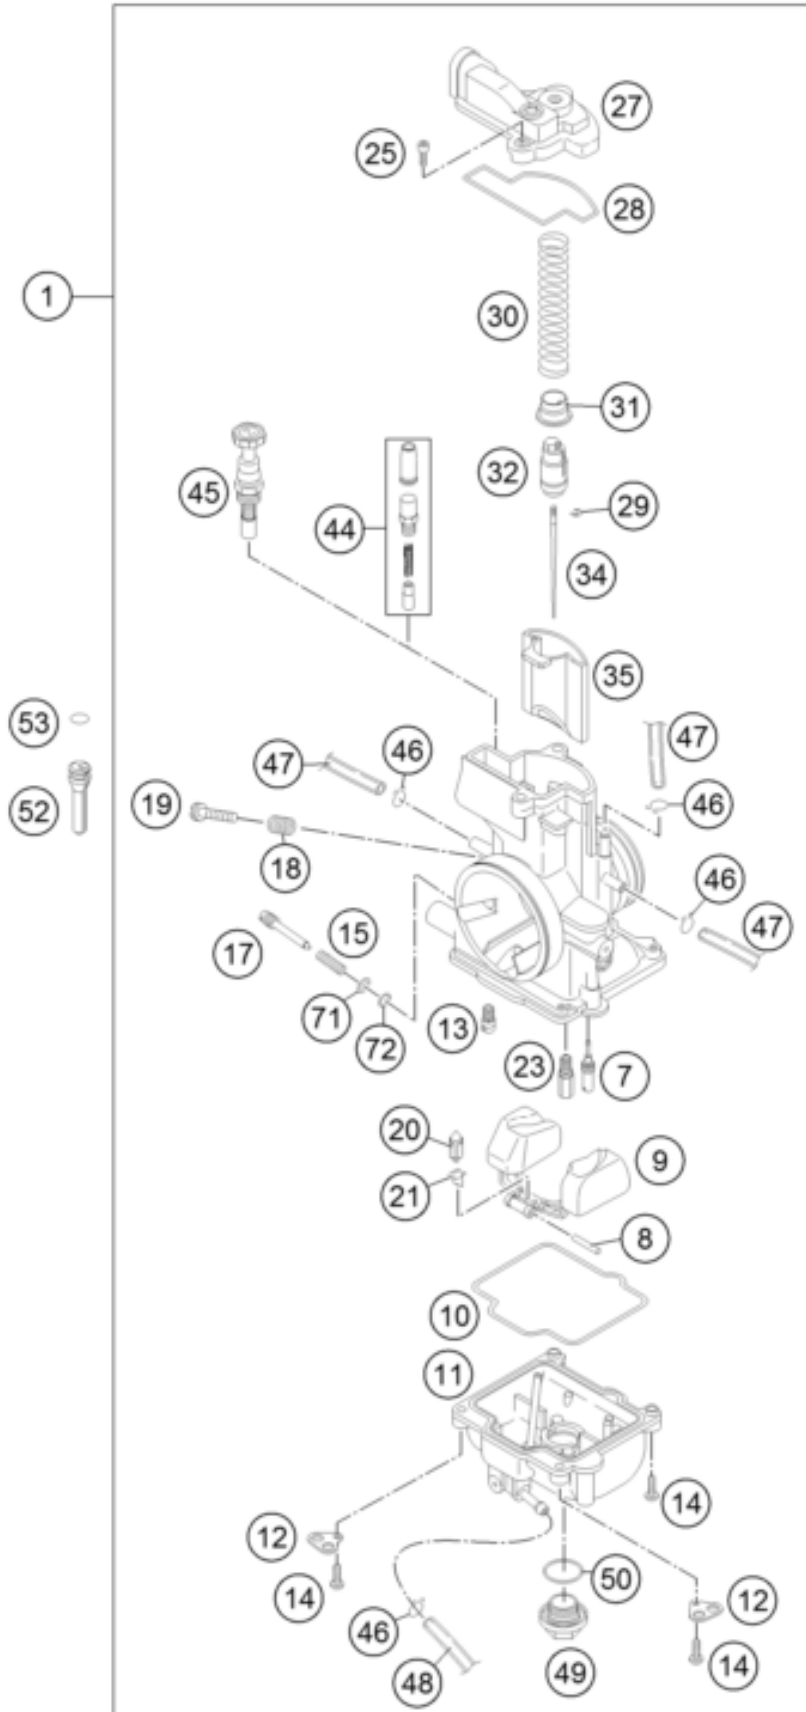

ACHTUNG !!!
Vor dem Einbau des Vergasers,
Bedüsung kontrollieren.

CAUTION !!!
Before mounting the carburetor,
check the jetting.

Pos	Part Number	Description	Additional Text	Quantity
-----	-------------	-------------	-----------------	----------

34	54731134700	JET NEEDLE KEIHIN N2ZH 08		0.00
34	54731134800	JET NEEDLE KEIHIN N2ZK 08		0.00
34	54731134900	JET NEEDLE KEIHIN N2ZL 11		0.00
35	54631035000	THROTTLE VALVE 7 FOR 38 PJ '00	MXC, EXC	1.00
44	58502096044	CONNECT. COLD START CABLE CPL.	ONLY FOR EU	1.00
45	54631245000	STARTER PISTON CPL.		1.00
46	54531696000	Clamp 6mm		5.00
47	31007007101	PVC-HOSE 4X6MM		2.00
48	52031137001	PVC-HOSE 3X5MM		0.33
49	54531699000	PLUG M 18X1		1.00
50	0770180230	O-RING 18,00X2,30 NBR 70		1.00
52	52331029000	SLIDE STOP L=36 08	FOR AUS	0.00
52	50331029038	SLIDE STOP L=38MM		0.00
53	0770060018	O-RING 6,07X1,78 FPM75		0.00
71	54831071000	WASHER ADJUSTING SCREW		1.00
72	54831072000	O-RING ADJUSTING SCREW		1.00