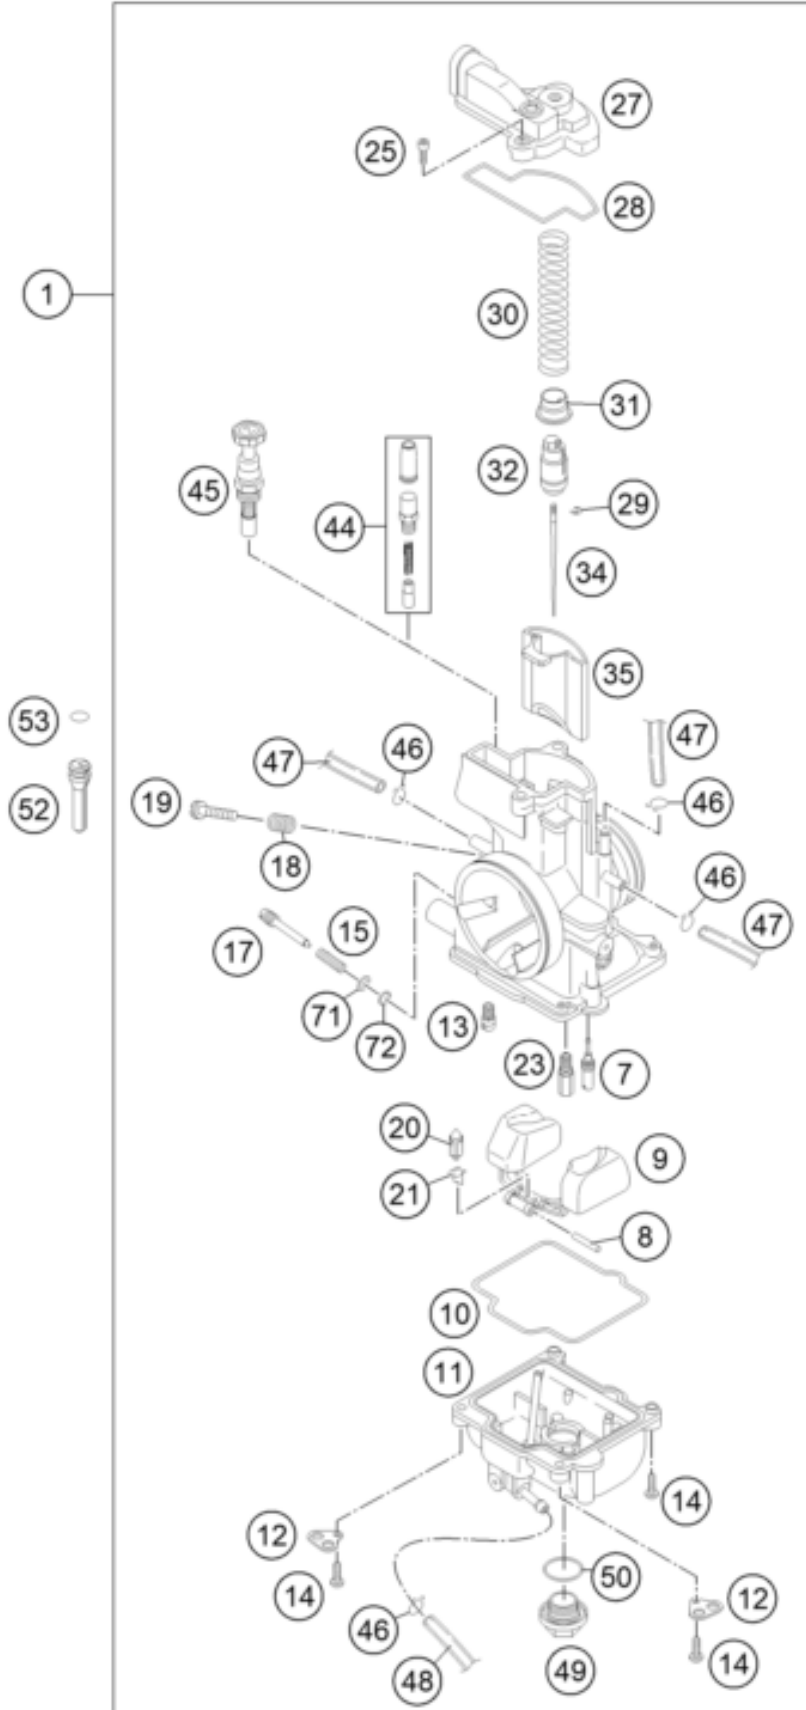

ACHTUNG !!!
Vor dem Einbau des Vergasers,
Bedüsung kontrollieren.

CAUTION !!!
Before mounting the carburetor,
check the jetting.

Pos	Part Number	Description	Additional Text	Quantity
-----	-------------	-------------	-----------------	----------

34	54731134700	JET NEEDLE KEIHIN N2ZH 08		0.00
34	54731134800	JET NEEDLE KEIHIN N2ZK 08		0.00
34	54731134900	JET NEEDLE KEIHIN N2ZL 11		0.00
35	54631035000	THROTTLE VALVE 7 FOR 38 PJ '00	MXC, EXC	1.00
44	58502096044	CONNECT. COLD START CABLE CPL.	ONLY FOR EU	1.00
45	54631245000	STARTER PISTON CPL.		1.00
46	54531696000	Clamp 6mm		5.00
47	31007007101	PVC-HOSE 4X6MM		2.00
48	52031137001	PVC-HOSE 3X5MM		0.33
49	54531699000	PLUG M 18X1		1.00
50	0770180230	O-RING 18,00X2,30 NBR 70		1.00
52	52331029000	SLIDE STOP L=36 08	FOR AUS	0.00
52	50331029038	SLIDE STOP L=38MM		0.00
53	0770060018	O-RING 6,07X1,78 FPM75		0.00
71	54831071000	WASHER ADJUSTING SCREW		1.00
72	54831072000	O-RING ADJUSTING SCREW		1.00