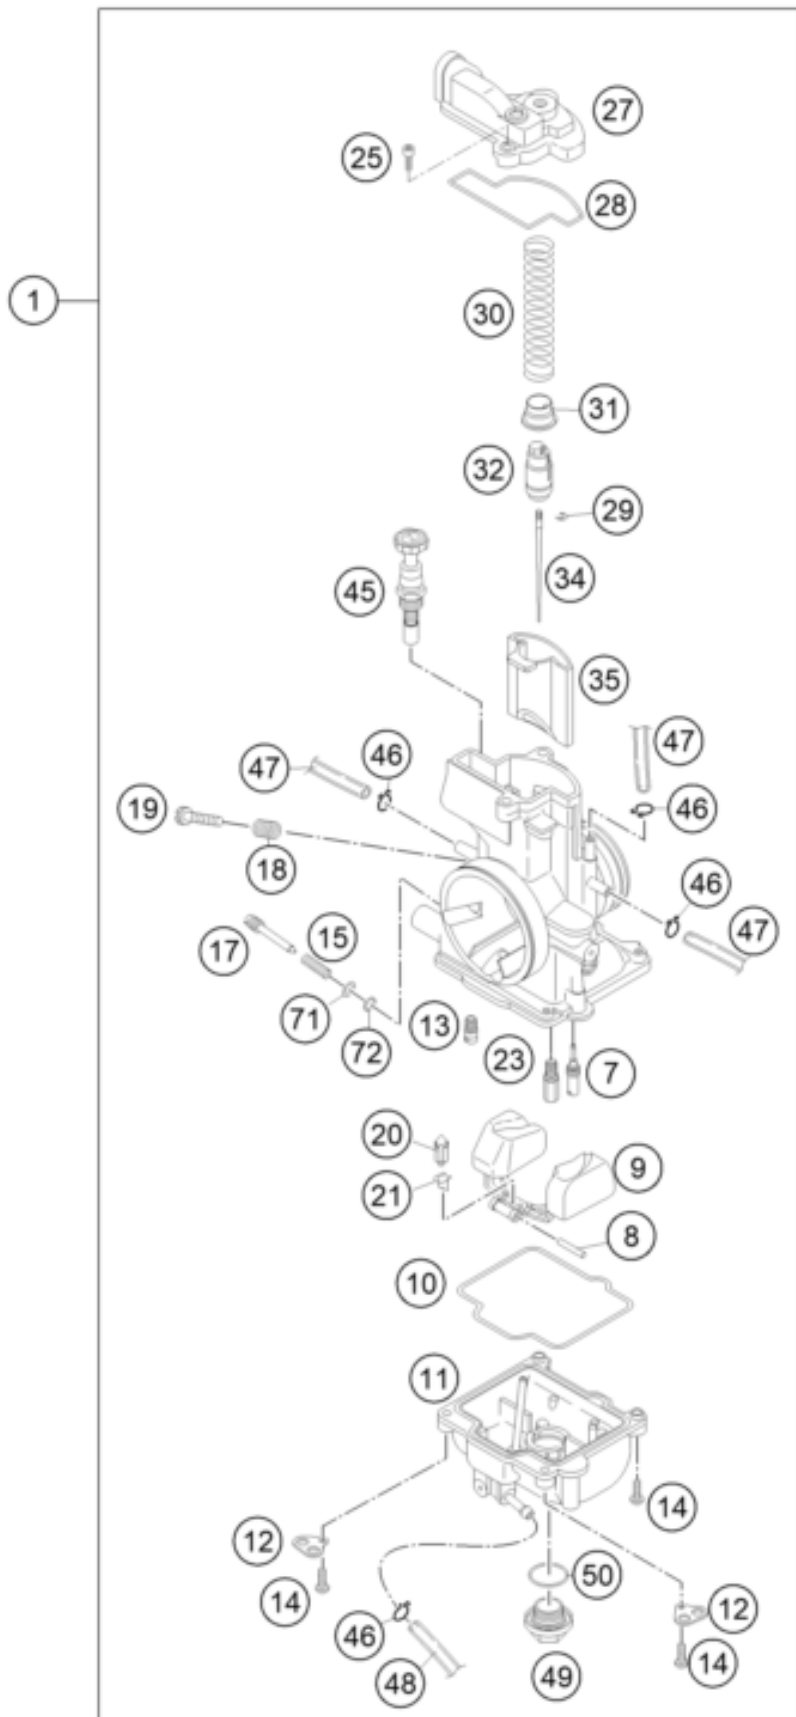

ACHTUNG !!!
Vor dem Einbau des Vergasers,
Bedüsung kontrollieren.

CAUTION !!!
Before mounting the carburetor,
check the jetting.

Pos	Part Number	Description	Additional Text	Quantity